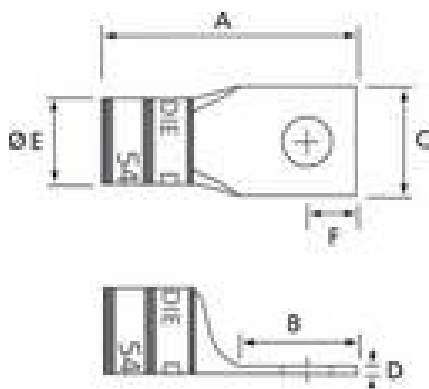

Color-Keyed®

Long Barrel Copper Lug
T&B Catalog Number:

54915BE
 78621089819
 Active

UPC Number:
Status:
Description:

Copper One-Hole Lug, Long Barrel, Blind End, Max 35kV, Wire Size 350 kcmil, 1/2 Inch Bolt Size, Tin Plated, Die Code 71, Die Color Code Red

General

Material	Copper
Finish	Tin Plated
Wire Size	350 kcmil
Number of Studs	1
Stud Size	1/2
Tongue Angle	Straight
Barrel Length	Long
Barrel Shape	Standard
Tongue Width	Standard
Peep Hole	N
Marking	Standard
Hole Shape	Round
Die Color	Red
Die Code	71

Dimension Information

A (inches)	3.594
B (inches)	1.219
C (inches)	1.359
D (inches)	.172
E (inches)	.938
F (inches)	.5

Specifications

Voltage Rating	600V to 35KV
----------------	--------------

Tooling

Connector & Tooling Chart	Available on Website
---------------------------	----------------------