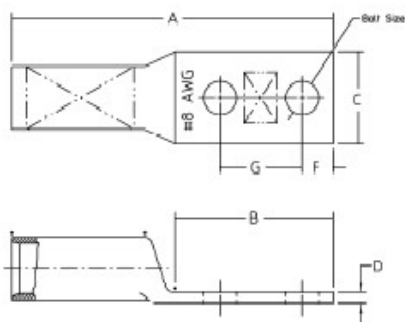

Long Barrel Copper Lug T&B Catalog Number:

54850BEPH

UPC Number:

78621015899

Status:

Active

Description:

Copper Two-Hole Lug - Straight Long Barrel - max 35KV, #8 AWG Wire, 1/4" Bolt Size, 5/8" Hole Spacing, Tin Plated with Inspection Hole, Red 21

General

Material	Copper
Finish	Tin Plated
Wire Size	#8 AWG
Number of Studs	2
Stud Size	1/4
Bolt Hole Spacing	5/8
Tongue Angle	Straight
Barrel Length	Long
Barrel Shape	Standard
Tongue Width	Standard
Peep Hole	Y
Marking	Standard
Hole Shape	Round
Die Color	Red
Die Code	21

Specifications

Voltage Rating	600V to 35KV
----------------	--------------

Tooling

Connector & Tooling Chart	Available on Website
---------------------------	----------------------

Packaging

T&B Inner Pack	50
Package in Units	500
T&B Sold in UOM	Each
T&B Weight Per UOM	1.8 lbs. per 100