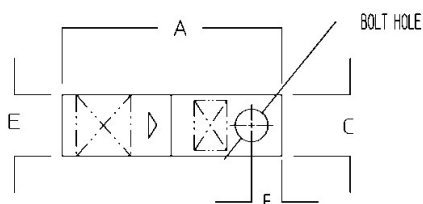

Narrow-Tongue Copper Lug T&B Catalog Number:

54178NT04

UPC Number:

78620986786

Status:

Active

Description:

Copper One-Hole Lug - Standard Barrel Narrow Tongue Lug - max 35KV, 300 kcmil Wire, 1/4" Bolt Size, Tin Plated with Inspection Hole, White 66

General

Material	Copper
Finish	Tin Plated
Wire Size	300 kcmil
Number of Studs	1
Stud Size	1/4
Tongue Angle	Straight
Barrel Length	Standard
Barrel Shape	Standard
Tongue Width	Narrow
Peep Hole	Y
Marking	Standard
Hole Shape	Round
Die Color	White
Die Code	66

Dimension Information

A (inches)	2.325
B (inches)	0.875
C (inches)	0.850
D (inches)	0.153
E (inches)	0.850
F (inches)	0.250

Specifications

Voltage Rating	600V
----------------	------

Tooling

Connector & Tooling Chart	Available on Website
---------------------------	----------------------