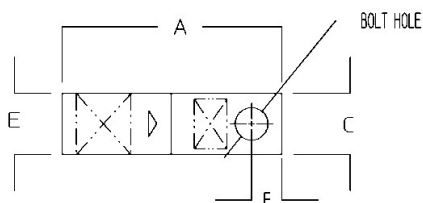

Description:

Copper One-Hole Lug, Standard Barrel - Narrow Tongue Lug, Peep Hole, Max 35kV, Wire Size 750 kcmil, 5/16 Inch Bolt Size, Tin Plated, Die Code 106, Die Color Code Black

General

Material	Copper
Finish	Tin Plated
Wire Size	750 kcmil
Number of Studs	1
Stud Size	5/16
Tongue Angle	Straight
Barrel Length	Standard
Barrel Shape	Standard
Tongue Width	Narrow
Peep Hole	Y
Marking	Standard
Hole Shape	Round
Die Color	Black
Die Code	106

Dimension Information

A (inches)	3.800
B (inches)	1.575
C (inches)	1.330
D (inches)	0.270
E (inches)	1.330
F (inches)	0.625

Specifications

Voltage Rating	600V
----------------	------

Tooling

Connector & Tooling Chart	Available on Website
---------------------------	----------------------