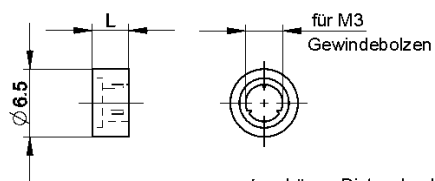

Spacer, round, blue, L 6 mm

description

technical data

> **general**

Color	blue
Packaging unit	500 pcs.
MOQ order	500 pcs.
RoHS compliant	Yes
REACH compliant	Yes

> **mounting diameters**

Outside dimension, length	6 mm
---------------------------	------

direct links

> [RAFI eCatalog](#)

drawings

Dimensioned drawing

L = Länge Distanzbuchse
L = Bauhöhe Taster - Frontplattenstärke -
0,5 mm Hochprägung