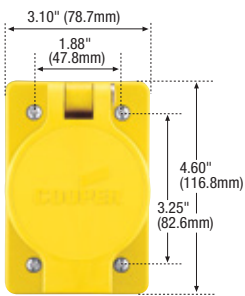

Industrial grade straight blade receptacles

Product description

2-pole, 3-wire grounding
 15A, 125V/AC;
 20A, 125V/AC
 NEMA 5-15R, 5-20R

5-15R

5-20R

AH5362CR

60W47

60W47DPLX

Special use panel-mount industrial single receptacles

Rating		NEMA	Description	Color	Catalog no.	
A	V/AC					
15	125	5-15R	Brown, strap center-center spacing 1.9375" (49.2mm), back & side wire, short strap	B	□ 5284B	• •

Corrosion resistant premium industrial grade receptacles

Rating		NEMA	Description	Color suffix	Catalog no.	
A	V/AC					
15	125	5-15R	Premium corrosion resistant duplex receptacle, back & side wire	GY, Y	□ AH5262CR__	• •
20	125	5-20R	Premium corrosion resistant duplex receptacle, back & side wire	GY, Y	□ AH5362CR__	• •

NOTE: See Complex Environment (Section D) for more information

Accessories for industrial grade NEMA 6-15 & 6-20 receptacles

Description	Catalog no.	
1-Gang, cast aluminum outlet box, 3 hole 0.75" (19.05mm)	□ 1116	• •