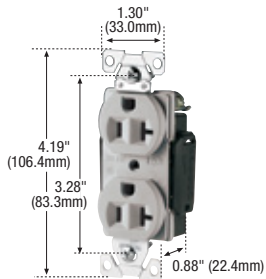

Industrial grade straight blade receptacles

Product description

2-pole, 3-wire grounding
 15A, 125V/AC;
 20A, 125V/AC
 NEMA 5-15R, 5-20R

5-15R

5-20R

AH5362CR

60W47

60W47DPLX

Special use panel-mount industrial single receptacles

Rating		NEMA	Description	Color	Catalog no.	
A	V/AC					
15	125	5-15R	Brown, strap center-center spacing 1.9375" (49.2mm), back & side wire, short strap	B	□ 5284B	• •

Corrosion resistant premium industrial grade receptacles

Rating		NEMA	Description	Color suffix	Catalog no.	
A	V/AC					
15	125	5-15R	Premium corrosion resistant duplex receptacle, back & side wire	GY, Y	□ AH5262CR__	• •
20	125	5-20R	Premium corrosion resistant duplex receptacle, back & side wire	GY, Y	□ AH5362CR__	• •