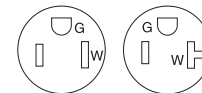

Industrial grade straight blade receptacles

Product description

2-pole, 3-wire grounding
 15A, 125V/AC;
 20A, 125V/AC
 NEMA 5-15R, 5-20R

5-15R

5-20R

AH5362CR

60W47

60W47DPLX