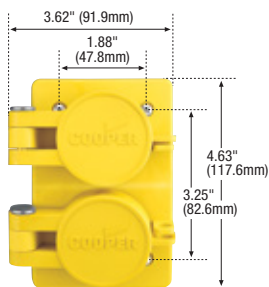

Industrial grade straight blade receptacles

Product description

2-pole, 3-wire grounding
 15A, 125V/AC;
 20A, 125V/AC
 NEMA 5-15R, 5-20R

5-15R

5-20R

AH5362CR

60W47

60W47DPLX

Special use panel-mount industrial single receptacles

Rating		NEMA	Description	Color	Catalog no.	
A	V/AC					
15	125	5-15R	Brown, strap center-center spacing 1.9375" (49.2mm), back & side wire, short strap	B	□ 5284B	• •

Corrosion resistant premium industrial grade receptacles

Rating		NEMA	Description	Color suffix	Catalog no.	
A	V/AC					
15	125	5-15R	Premium corrosion resistant duplex receptacle, back & side wire	GY, Y	□ AH5262CR__	• •
20	125	5-20R	Premium corrosion resistant duplex receptacle, back & side wire	GY, Y	□ AH5362CR__	• •

NOTE: See Complex Environment (Section D) for more information

Accessories for industrial grade NEMA 6-15 & 6-20 receptacles

Description	Catalog no.	
1-Gang, cast aluminum outlet box, 3 hole 0.75" (19.05mm)	□ 1116	• •