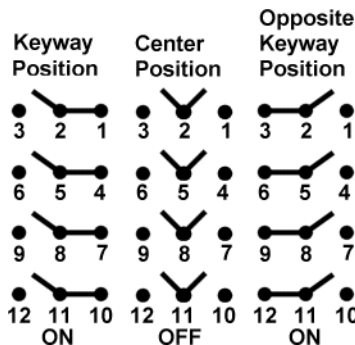

Wireless Web Site  
WGLA and WPMW  
XYR6000™

[find out more](#)

**white papers**

- Wireless Switches Offer Unlimited Benefit
- Basic Switches Are Not Created Equal
- Applying Precision Switches
- Sensors for Medical Devices
- New Ways to Measure Torque
- Choosing Safety Switches
- Specifying Hour Meters

**Need help?**

[Click here to contact us](#)

TL Series Toggle Switch, 4 pole, 3 position, Screw terminal, Standard Lever

Actual product appearance may vary.

[Sales & Service](#)

[Distributor Inventory](#)

[Overview](#) [Specs](#) [Documentation](#) [Application Notes](#)

**Product Specifications**

Circuitry/Operating action

Product Type	MICRO SWITCH™ Toggle Switch
Ampere/Voltage Range (Resistive Load)	0.75 A at 115 Vdc, 0.5 A to 20 A at 0.5 Vdc to 28 Vdc, 0.5 A at 250 Vdc, 0.5 A to 15 A at 0.5 Vac to 277 Vac
Circuitry	4PDT
Action	3 position
Mounting	Bushing 15/32 in
Termination	Screw
Lever Type	Standard
UL/CSA	L191: 15 A-125, 250, 277 Vac; 1/2 Hp-125 Vac; 1 Hp-250, 277 Vac; 5 A-120 Vac "L"
Comment	Grounded lever
Availability	Global
UNSPSC Code	30211908
UNSPSC Commodity	30211908 Toggle switches
Series Name	TL