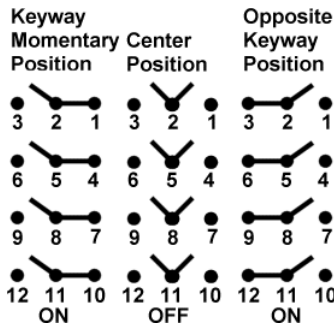

Wireless Web Site  
WGLA and WPMM  
XYR6000™

[find out more](#)

**white papers**

- Wireless Switches Offer Unlimited Benefit
- Basic Switches Are Not Created Equal
- Applying Precision Switches Sensors for Medical Devices
- New Ways to Measure Torque
- Choosing Safety Switches
- Specifying Hour Meters

**Need help?**

[Click here to contact us](#)

TL Series Toggle Switch, 4 pole, 3 position, Screw terminal, Locking Lever

*Actual product appearance may vary.*

[Sales & Service](#)

[Distributor Inventory](#)

[Overview](#) [Specs](#) [Documentation](#) [Application Notes](#)

**Product Specifications**

Circuitry/Operating action

Product Type  
Lever Lock

MICRO SWITCH™ Toggle Switch

Locked out of and into extreme position (Opposite keyway)