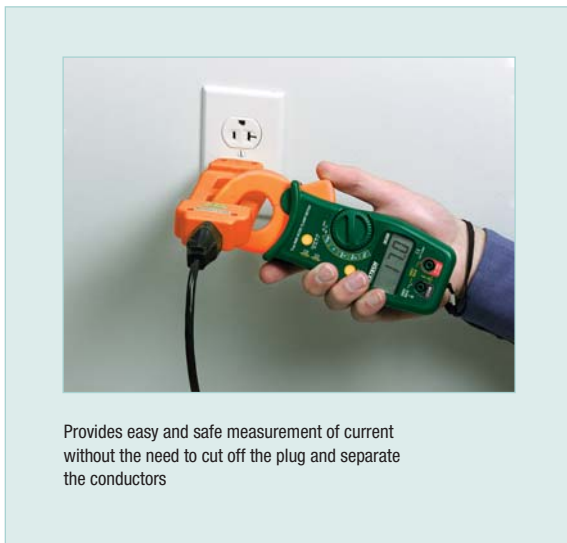

## AC Line Separator

✓ *Enables user of a clamp meter to measure current on a 2-wire or 3-wire power cord to 15 Amps*

### Features:

- Provides easy and safe measurement of current without the need to cut off the plug and separate the conductors
- Plugging the power connector into the Line Splitter separates the hot/live conductor from the neutral (and ground)
- Voltage check function
- Two clamp positions:
  - x1 for direct readings
  - x10 for actual reading multiplied by 10
- Dimensions: 5.25x2x1(133x51x25mm)
- Weight: 5.8 oz (164.4g)

Provides easy and safe measurement of current without the need to cut off the plug and separate the conductors

### Ordering Information:

480172 .....AC Line Separator 3-prong plug