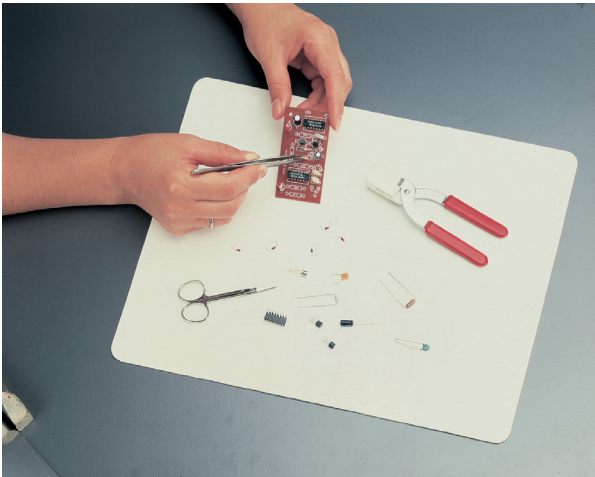

Work with fiber safer and cleaner with our
Softy® Anti-Static Disposable Work Mat

Model #	Part #	Size	Packaging
M11 White	46180	11 in. x 14 in. (279 mm x 356 mm)	Single
M14 White	46183	14 in. x 22 in. (356 mm x 559 mm)	Single
R22 White	46281	22 in. Width (559 mm)	180' (55m) per roll

Protected

Cushioned mat protects delicate assemblies and expensive work surfaces.

Fast

Easier and quicker handling of small parts

Clean

Anti-static and free from contamination.

Sturdy

Non-slip backing, even on smooth glass.