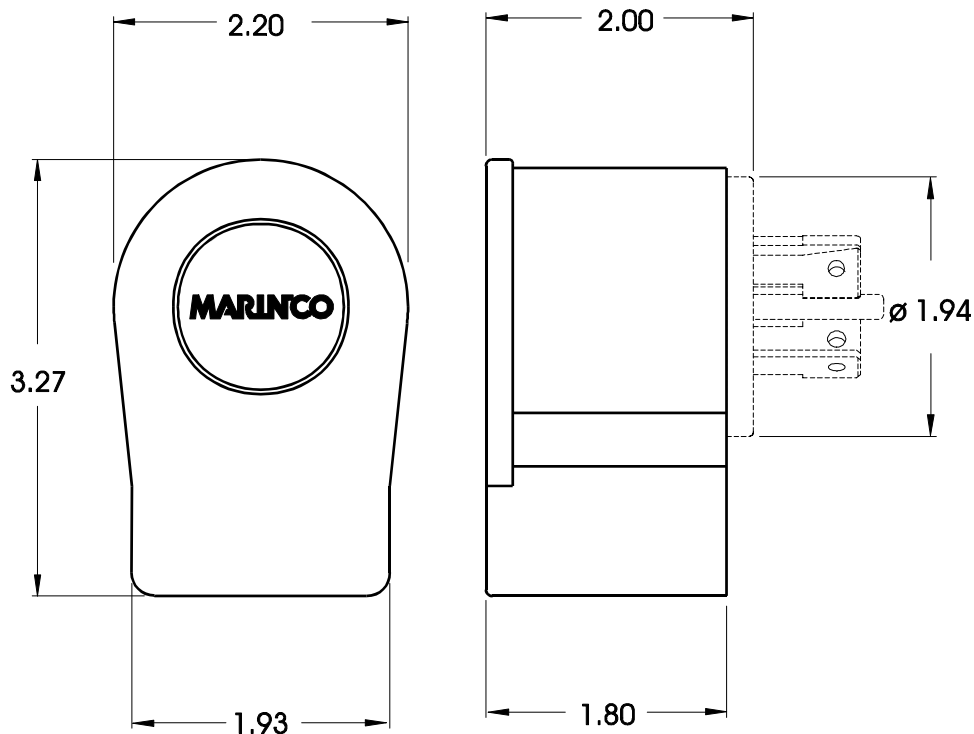

SPECIFICATION SHEET

Specialty Wiring Devices

2655 Napa Valley Corporate Dr., Napa, CA 94558

(707) 226-8600 FAX: (707) 226-9670

Date: July, 1998

Rev: 00

Housing, right angle
For 4- and 5-wire, 20A and 30A
Plugs and connectors

Catalog Number: 45WRA

- Item: Housing, right angle.
- Application: Accommodates Marincos 4-wire and 5-wire, 20A and 30A, plug and connector bodies (not included).
- Color: Black
- Materials: All plastic parts are nylon.
- Housing: Right angle. Cable exits housing parallel to the plane of the face of the plug or connector in any of 18 different angles. Accommodates cable diameters from 0.500" to 1.125". Strain relief insert removed for cables larger than 0.800".

Dimensions:

Housing shown with plug for added perspective.