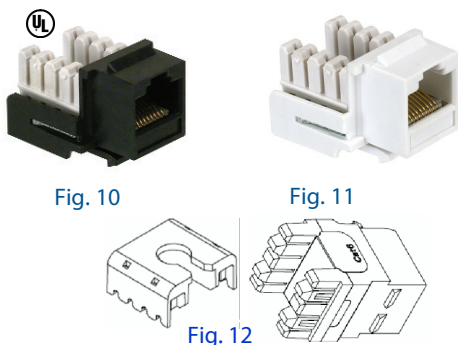

90° 110 Punchdown Keystone Jacks

Cat 5e, 90° 110Punchdown Jacks

Retail Part No.	Bulk Part No.	Figure No.	Color
	45-5556-BU	10	Yellow
	45-5557-BU	10	Blue
45-5558	45-5558-BU	10	Red
	45-5559-BU	10	Green
	45-5560-BU	10	Black
45-5569	45-5569-BU	10	White
45-5840	45-5840-BU	10	Lt. Almond
	45-5841-BU	10	Gray

Note: Cat 5e, 8P8C

Cat 6, 90° 110Punchdown Jacks

Retail Part No.	Bulk Part No.	Figure No.	Color
	45-1618-BU	12	Lt. Almond
	45-1620-BU	11	Blue
45-6750	45-6750-BU	11	Ivory
45-6751	45-6751-BU	11	Black
45-6759	45-6759-BU	11	White

Note: Cat 6, 8P8C

Note: Fits all Keystone ready wall plates on pages 120 and 121 and all keystone ready inserts on pages 124, 125, and 126.