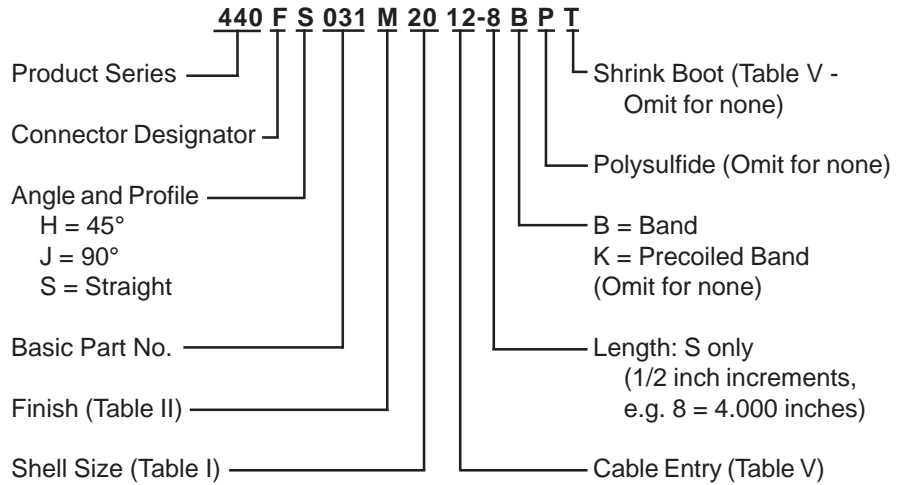

CONNECTOR DESIGNATORS
A-B*-C-D-E-F
G-H-J-K-L-S
 * Conn. Desig. B See Note 5
DIRECT COUPLING

Termination Area Free of Cadmium. Knurl or Ridges Mfr's Option

Band Option
 (K Option Shown - See Note 6)