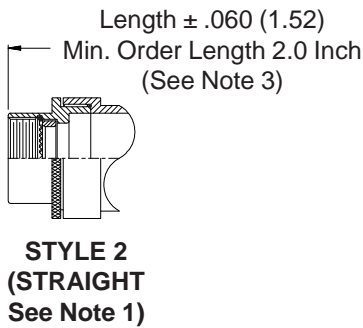

CONNECTOR DESIGNATORS
A-B*-C-D-E-F
G-H-J-K-L-S
 * Conn. Desig. B See Note 5
DIRECT COUPLING

Termination Area Free of Cadmium. Knurl or Ridges Mfr's Option

Band Option
 (K Option Shown - See Note 6)