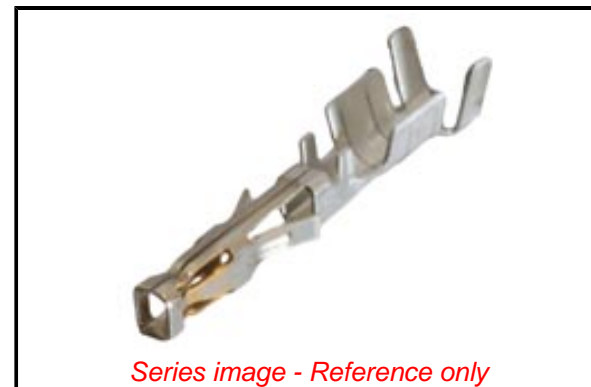

PLEASE CHECK WWW.MOLEX.COM FOR LATEST PART INFORMATION

Part Number: [0430300011](#)
Status: **Active**
Overview: Micro-Fit 3.0 Connector System Product Family
Description: Micro-Fit 3.0™ Crimp Terminal, Female, with Select Gold (Au) Plated Phosphor Bronze Contact, 26-30 AWG, Bag

General

Product Family	Crimp Terminals
Series	43030
Application	Power
Crimp Quality Equipment	Yes
Overview	Micro-Fit 3.0 Connector System Product Family
Packaging Alternative	43030-0005 (Reel)
Product Literature Order No	987650-5984
Product Name	Micro-Fit 3.0™
UPC	800754369350