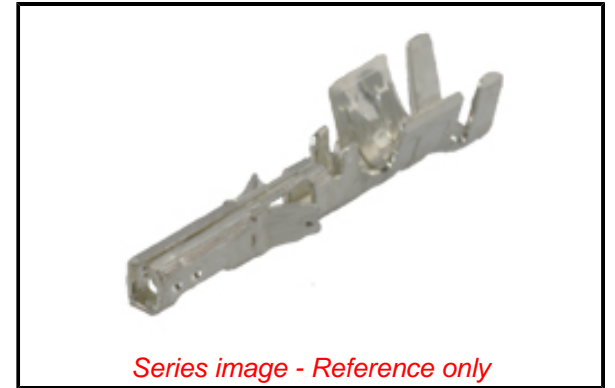

PLEASE CHECK WWW.MOLEX.COM FOR LATEST PART INFORMATION

Part Number: **0430300006**
Status: **Active**
Overview: Micro-Fit 3.0 Connector System Product Family
Description: Micro-Fit 3.0™ Crimp Terminal, Female, with Select Gold (Au) Plated Phosphor Bronze Contact, 26-30 AWG, Reel

General

Product Family	Crimp Terminals
Series	43030
Application	Power
Crimp Quality Equipment	Yes
Overview	Micro-Fit 3.0 Connector System Product Family
Packaging Alternative	43030-0012 (Loose)
Product Literature Order No	987650-5984
Product Name	Micro-Fit 3.0™
UPC	800754320993

Physical

Gender	Female
Material - Metal	Phosphor Bronze
Material - Plating Mating	Gold
Material - Plating Termination	Tin
Net Weight	0.089/g
Packaging Type	Reel
Plating min - Mating	0.762µm
Plating min - Termination	2.540µm
Termination Interface: Style	Crimp or Compression
Wire Insulation Diameter	1.27mm max.
Wire Size AWG	26, 28, 30
Wire Size mm²	N/A