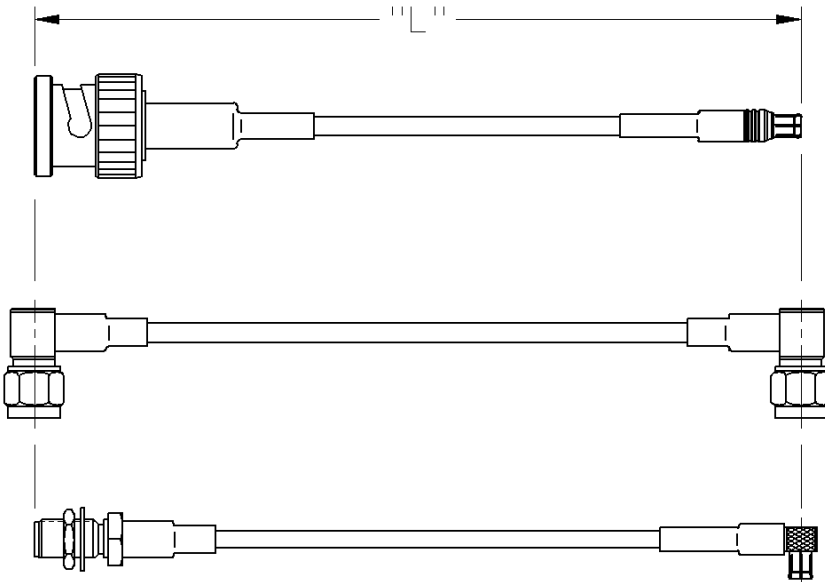

## SMA STRAIGHT PLUG TO SMA STRAIGHT BULKHEAD JACK

PART NUMBER	CABLE TYPE	CABLE LENGTH	CONNECTOR A	CONNECTOR B
415-0031-006	RG-316	6"	142-0403-011	142-0303-411
415-0031-012	RG-316	12"	142-0403-011	142-0303-411
415-0031-018	RG-316	18"	142-0403-011	142-0303-411
415-0031-024	RG-316	24"	142-0403-011	142-0303-411
415-0031-036	RG-316	36"	142-0403-011	142-0303-411
415-0031-048	RG-316	48"	142-0403-011	142-0303-411
415-0035-006	RG-316 DS	6"	142-0404-011	142-0304-411
415-0035-012	RG-316 DS	12"	142-0404-011	142-0304-411
415-0035-018	RG-316 DS	18"	142-0404-011	142-0304-411
415-0035-024	RG-316 DS	24"	142-0404-011	142-0304-411
415-0035-036	RG-316 DS	36"	142-0404-011	142-0304-411

PART NUMBER	CABLE TYPE	CABLE LENGTH	CONNECTOR A	CONNECTOR B
415-0035-048	RG-316 DS	48"	142-0404-011	142-0304-411
415-0040-012	RG-58	12"	142-0407-011	142-0307-411
415-0040-024	RG-58	24"	142-0407-011	142-0307-411
415-0040-036	RG-58	36"	142-0407-011	142-0307-411
415-0040-048	RG-58	48"	142-0407-011	142-0307-411
415-0040-060	RG-58	60"	142-0407-011	142-0307-411
415-0045-012	RG-142	12"	142-0408-011	142-0308-411
415-0045-024	RG-142	24"	142-0408-011	142-0308-411
415-0045-036	RG-142	36"	142-0408-011	142-0308-411
415-0045-048	RG-142	48"	142-0408-011	142-0308-411
415-0045-060	RG-142	60"	142-0408-011	142-0308-411

Johnson Components' cable length applies to the end of straight connectors. The length is applied to the vertical centroid of right angle connectors. The last three digits of the part number reflect the length of the cable in inches.