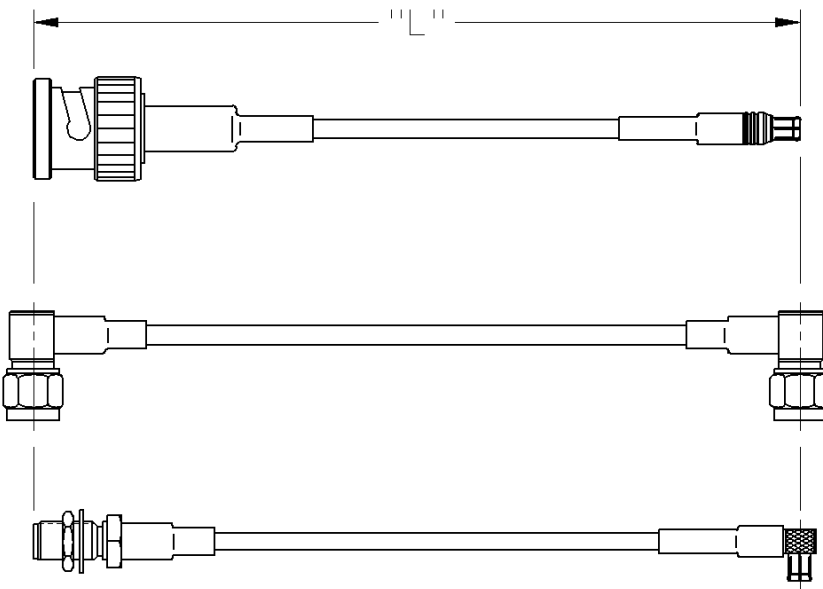

# Fixed Length Cable Assemblies

INCHES (MILLIMETERS)  
CUSTOMER DRAWINGS AVAILABLE UPON REQUEST

## SMA STRAIGHT PLUG TO SMA STRAIGHT BULKHEAD JACK

PART NUMBER	CABLE TYPE	CABLE LENGTH	CONNECTOR A	CONNECTOR B
415-0031-006	RG-316	6"	142-0403-011	142-0303-411
415-0031-012	RG-316	12"	142-0403-011	142-0303-411
415-0031-018	RG-316	18"	142-0403-011	142-0303-411
415-0031-024	RG-316	24"	142-0403-011	142-0303-411
415-0031-036	RG-316	36"	142-0403-011	142-0303-411
415-0031-048	RG-316	48"	142-0403-011	142-0303-411
415-0035-006	RG-316 DS	6"	142-0404-011	142-0304-411
415-0035-012	RG-316 DS	12"	142-0404-011	142-0304-411
415-0035-018	RG-316 DS	18"	142-0404-011	142-0304-411
415-0035-024	RG-316 DS	24"	142-0404-011	142-0304-411
415-0035-036	RG-316 DS	36"	142-0404-011	142-0304-411

PART NUMBER	CABLE TYPE	CABLE LENGTH	CONNECTOR A	CONNECTOR B
415-0035-048	RG-316 DS	48"	142-0404-011	142-0304-411
415-0040-012	RG-58	12"	142-0407-011	142-0307-411
415-0040-024	RG-58	24"	142-0407-011	142-0307-411
415-0040-036	RG-58	36"	142-0407-011	142-0307-411
415-0040-048	RG-58	48"	142-0407-011	142-0307-411
415-0040-060	RG-58	60"	142-0407-011	142-0307-411
415-0045-012	RG-142	12"	142-0408-011	142-0308-411
415-0045-024	RG-142	24"	142-0408-011	142-0308-411
415-0045-036	RG-142	36"	142-0408-011	142-0308-411
415-0045-048	RG-142	48"	142-0408-011	142-0308-411
415-0045-060	RG-142	60"	142-0408-011	142-0308-411

Johnson Components' cable length applies to the end of straight connectors. The length is applied to the vertical centroid of right angle connectors.

The last three digits of the part number reflect the length of the cable in inches.