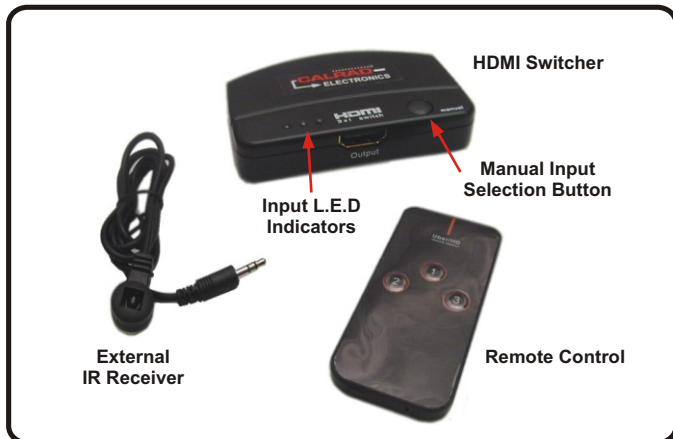

.....[®]
CALRAD
ELECTRONICS

819 N. Highland Ave.
 Los Angeles, CA 90038

Tel (323) 465-2131, Fax (323) 465-3504
 Visit us on the web at www.calrad.com

Part No. 40-992-1.3
Compact HDMI 1.3b
3 x 1 Switcher

Calrads 3x1 HDMI mini switcher routes high definition video (in multiple resolutions up to 1080p) and digital audio from any one of the three sources to a video display unit. Three inputs accommodate the simultaneous connection of up to three high definition video sources, such as satellite systems and HD DVD players. The output sends the high definition audio/video signals to a high definition display. Aside from the manual switching, the 40-992-1.3 can also be controlled via the IR remote that is provided or the switcher will automatically switch to new sources signals when other input devices are turned on. The compact design eliminates the bulk of an HDMI switcher while still having the same functionality. Extends the range of HDMI compliant devices by equalizing and re-clocking the HDMI signal. Includes external remote IR receiver and remote control.

IR3.5mm Receiver Jack

HDMI Output Jack

No Power Supply Required
 All power is supplied from the HDMI source

HDMI Input Jacks

Small Compact Design

Intelligent Switching built-in:

When any connected HDMI source devices are on and outputting Live HDMI signals to the switcher, the switcher will automatically select the "Live" HDMI channel.

Up to 1080P Resolution

Specifications:

- HDTV Resolutions: 480P, 720P, 1080I, 1080P (Max 10.2Gbps, HDMI 1.3b)
- HDMI In\Out Connectors: 19 pin 24k Gold Plated Female Jacks
- IR Cable Receiver Cable length: 3 ft.
- Operating Temperature: 0-70 degrees C
- Housing: Plastic, Black Color
- Weight: 1.3oz \ 0.08125 lbs
- Dimensions Switcher: L-3" x W-1.8" x H-.55"
- Dimensions External Receiver: L-1.16" x W-.67"