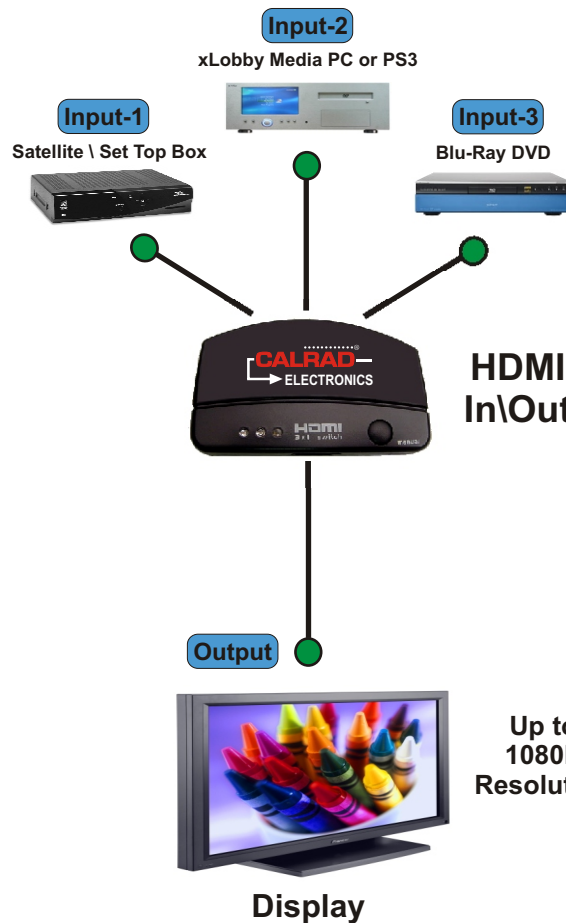

.....[®]
CALRAD
ELECTRONICS

819 N. Highland Ave.
 Los Angeles, CA 90038

Tel (323) 465-2131, Fax (323) 465-3504
 Visit us on the web at www.calrad.com

Part No. 40-992-1.3
Compact HDMI 1.3b
3 x 1 Switcher

Calrads 3x1 HDMI mini switcher routes high definition video (in multiple resolutions up to 1080p) and digital audio from any one of the three sources to a video display unit. Three inputs accommodate the simultaneous connection of up to three high definition video sources, such as satellite systems and HD DVD players. The output sends the high definition audio/video signals to a high definition display. Aside from the manual switching, the 40-992-1.3 can also be controlled via the IR remote that is provided or the switcher will automatically switch to new sources signals when other input devices are turned on. The compact design eliminates the bulk of an HDMI switcher while still having the same functionality. Extends the range of HDMI compliant devices by equalizing and re-clocking the HDMI signal. Includes external remote IR receiver and remote control.

IR3.5mm Receiver Jack

HDMI Output Jack

No Power Supply Required
 All power is supplied from the HDMI source

HDMI Input Jacks

Small Compact Design

Intelligent Switching built-in:

When any connected HDMI source devices are on and outputting Live HDMI signals to the switcher, the switcher will automatically select the "Live" HDMI channel.

Up to 1080P Resolution

Specifications:

- HDTV Resolutions: 480P, 720P, 1080I, 1080P (Max 10.2Gbps, HDMI 1.3b)
- HDMI In\Out Connectors: 19 pin 24k Gold Plated Female Jacks
- IR Cable Receiver Cable length: 3 ft.
- Operating Temperature: 0-70 degrees C
- Housing: Plastic, Black Color
- Weight: 1.3oz \ 0.08125 lbs
- Dimensions Switcher: L-3" x W-1.8" x H-.55"
- Dimensions External Receiver: L-1.16" x W-.67"