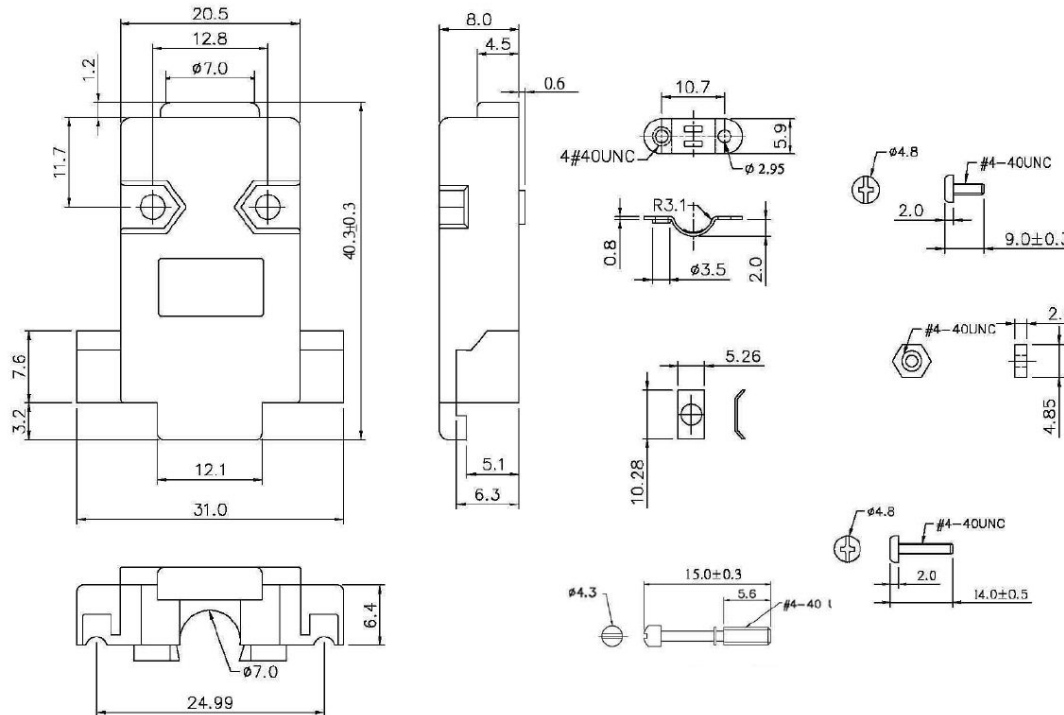

5

4

3

2

1

Description: D-Sub Hood, Deluxe Metalized HS Series, 9 Pins
 P/N: 40-9709H,HS

DRAWING NO.
 40-9709H,HS-CUST

REVISIONS

01 OFFICIAL RELEASE

12-19-12	G Z	M W	M L		ECO-12-0335
----------	--------	--------	--------	--	-------------

(40-9709-HS is the same as 40-9709-H, but with metalized plating)

DIM OUTLINE

Hood Material: ABS,UL 94HB
 Color: Gray,Black,Ivory
 Screw Nut &Clip And Other ,Nickel Plated
 Plated:1Set/Bag

TITLE
 D-Sub Hood,
 Deluxe Metalized H and HS Series, 9 Pins

SHEET 1 OF 1	DRAWING NO. 40-9709H,HS-CUST	SIZE A
-----------------	---------------------------------	-----------

THIS DRAWING WAS PRODUCED BY COMPUTER,
 DO NOT SCALE DRAWING OR UPDATE MANUALLY.