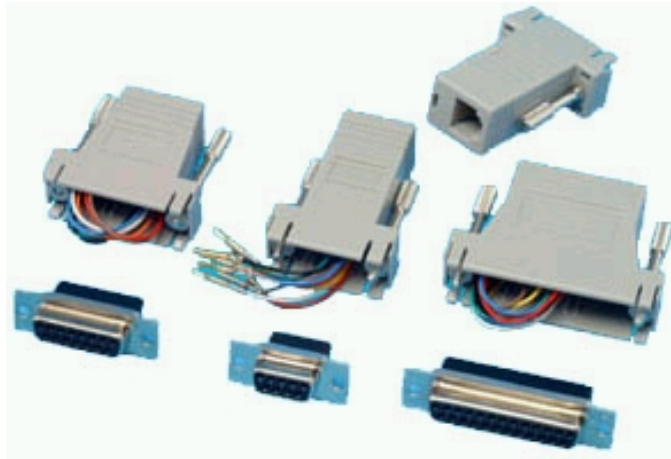

Home

Member Access

Products

Connectors

Microwave Components

CATV Components

Coaxial Cable Assemblies

Structured Cabling & Connectors

Legal Terms

© 2007 All Rights Reserved

Product Detail

Product Line:	Aim (Click for customer service)
Part Number:	40 - 9586F
Description:	MODULAR ADAPTER KIT, DB25F - RJ12, GRAY
Product Family:	D- SUB COMPONENTS_MODULAR ADAPTERS_DB25
Body Material:	Plastic
Body Style:	1 Piece Body
Color / Finish:	Gray
Connector A:	DB25
Connector B:	RJ12
Genders:	Female/Female
Standard Pack:	25
RoHS Compliant:	Yes