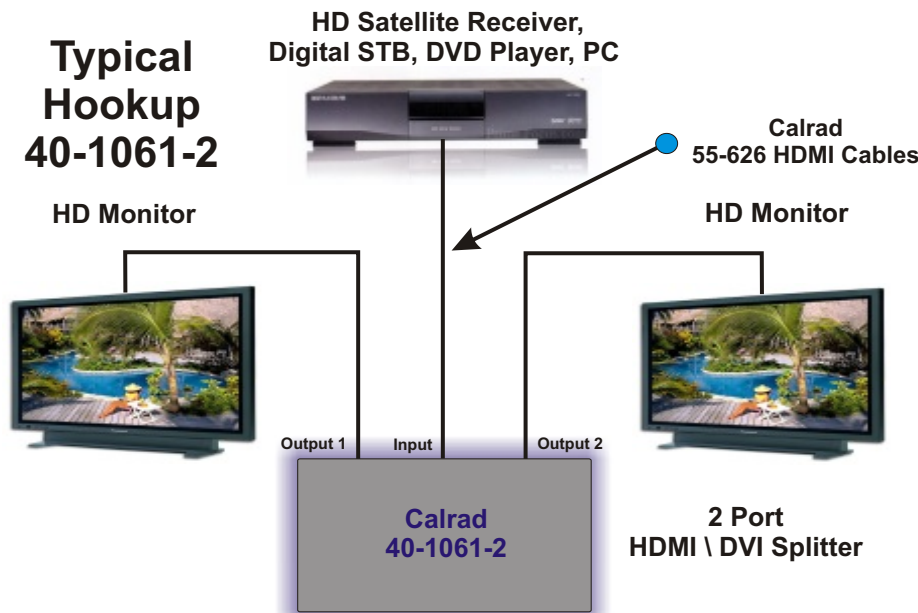

Typical Hookup 40-1061-2

Calrad 35-716
6" adapter cable DVI-D
Female to HDMI Male
Adapter