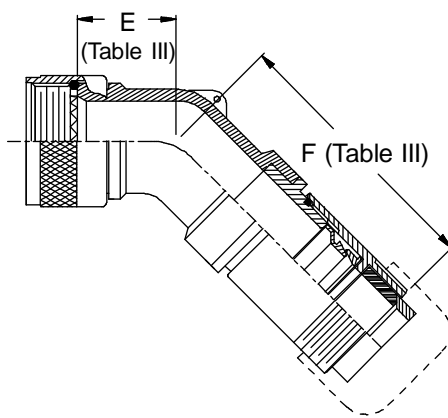

**CONNECTOR
 DESIGNATORS
 A-F-H-L-S
 ROTATABLE
 COUPLING**

**TYPE G INDIVIDUAL
 AND/OR OVERALL
 SHIELD TERMINATION**

STYLE 2
 (45° & 90°
 See Note 1)

STYLE H
 Heavy Duty
 (Table X)

STYLE A
 Medium Duty
 (Table XI)

STYLE M
 Medium Duty
 (Table XI)

STYLE D
 Medium Duty
 (Table XI)