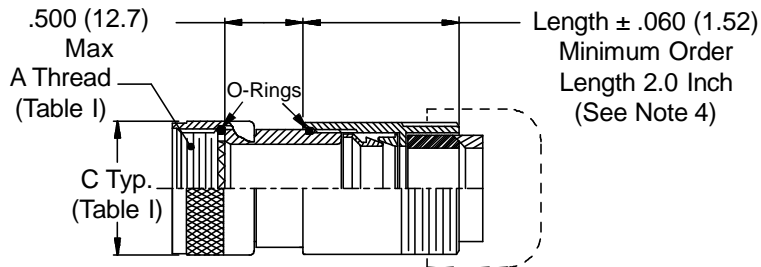

**CONNECTOR
 DESIGNATORS
 A-F-H-L-S
 ROTATABLE
 COUPLING**

**TYPE G INDIVIDUAL
 AND/OR OVERALL
 SHIELD TERMINATION**

STYLE 2
 (45° & 90°
 See Note 1)

STYLE H
 Heavy Duty
 (Table X)

STYLE A
 Medium Duty
 (Table XI)

STYLE M
 Medium Duty
 (Table XI)

STYLE D
 Medium Duty
 (Table XI)