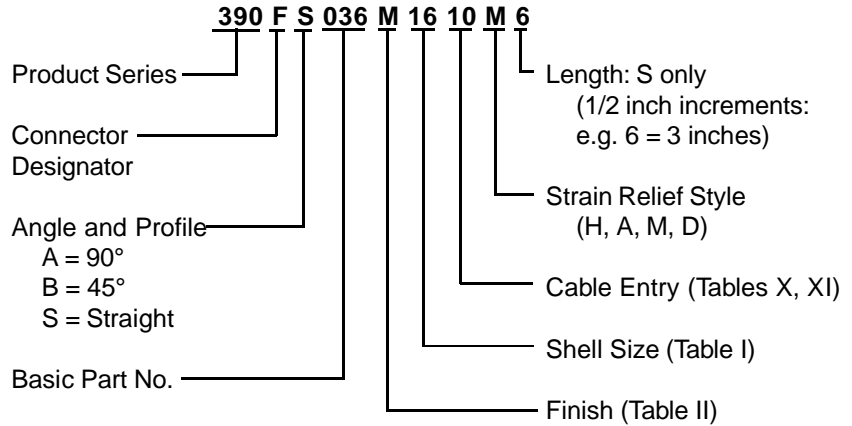

**CONNECTOR
 DESIGNATORS
 A-F-H-L-S
 ROTATABLE
 COUPLING**

**TYPE G INDIVIDUAL
 AND/OR OVERALL
 SHIELD TERMINATION**

STYLE 2
 (45° & 90°
 See Note 1)

STYLE H
 Heavy Duty
 (Table X)

STYLE A
 Medium Duty
 (Table XI)

STYLE M
 Medium Duty
 (Table XI)

STYLE D
 Medium Duty
 (Table XI)