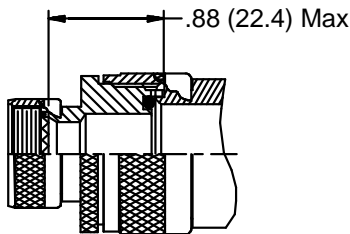

**CONNECTOR
 DESIGNATORS
 A-F-H-L-S
 ROTATABLE
 COUPLING**

**TYPE G INDIVIDUAL
 AND/OR OVERALL
 SHIELD TERMINATION**

STYLE 2
 (45° & 90°
 See Note 1)

STYLE H
 Heavy Duty
 (Table X)

STYLE A
 Medium Duty
 (Table XI)

STYLE M
 Medium Duty
 (Table XI)

STYLE D
 Medium Duty
 (Table XI)