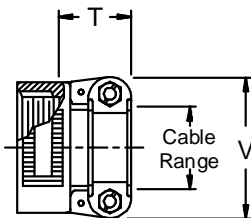

**CONNECTOR
 DESIGNATORS
 A-F-H-L-S
 ROTATABLE
 COUPLING**

**TYPE G INDIVIDUAL
 AND/OR OVERALL
 SHIELD TERMINATION**

STYLE 2
 (45° & 90°
 See Note 1)

STYLE H
 Heavy Duty
 (Table X)

STYLE A
 Medium Duty
 (Table XI)