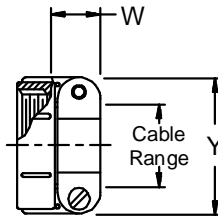

**CONNECTOR
 DESIGNATORS
 A-F-H-L-S
 ROTATABLE
 COUPLING**

**TYPE G INDIVIDUAL
 AND/OR OVERALL
 SHIELD TERMINATION**

STYLE 2
 (45° & 90°
 See Note 1)

STYLE H
 Heavy Duty
 (Table X)

STYLE A
 Medium Duty
 (Table XI)