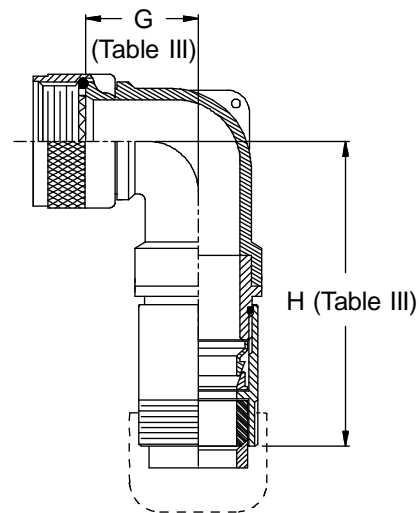

**CONNECTOR
 DESIGNATORS
 A-F-H-L-S
 ROTATABLE
 COUPLING**

**TYPE G INDIVIDUAL
 AND/OR OVERALL
 SHIELD TERMINATION**

STYLE 2
 (45° & 90°
 See Note 1)

STYLE H
 Heavy Duty
 (Table X)

STYLE A
 Medium Duty
 (Table XI)

STYLE M
 Medium Duty
 (Table XI)

STYLE D
 Medium Duty
 (Table XI)