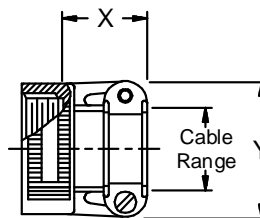

STYLE M
Medium Duty
(Table XI)