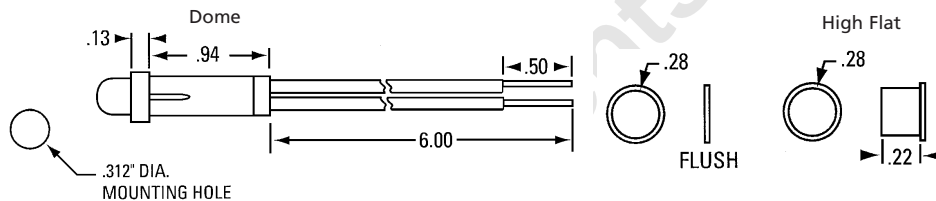

## INDICATOR LIGHTS

Fig.1

Fig.2

### .312" Press-to-Fit Indicator Lights

These press-to-fit indicator lights fit into a .312" mounting hole, and are available in several colors and voltages. They are made from Nylon material and have 18 AWG 6" wire leads.