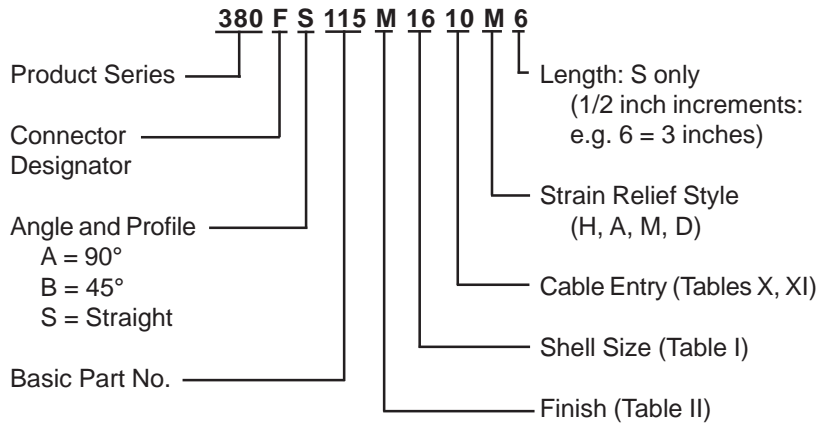

**CONNECTOR  
 DESIGNATORS  
 A-F-H-L-S  
 ROTATABLE  
 COUPLING  
 TYPE B INDIVIDUAL  
 AND/OR OVERALL  
 SHIELD TERMINATION**

**STYLE 2  
 (STRAIGHT  
 See Note 1)**

**STYLE 2  
 (45° & 90°  
 See Note 1)**

**STYLE H  
 Heavy Duty  
 (Table X)**

**STYLE A  
 Medium Duty  
 (Table XI)**

**STYLE M  
 Medium Duty  
 (Table XI)**

**STYLE D  
 Medium Duty  
 (Table XI)**