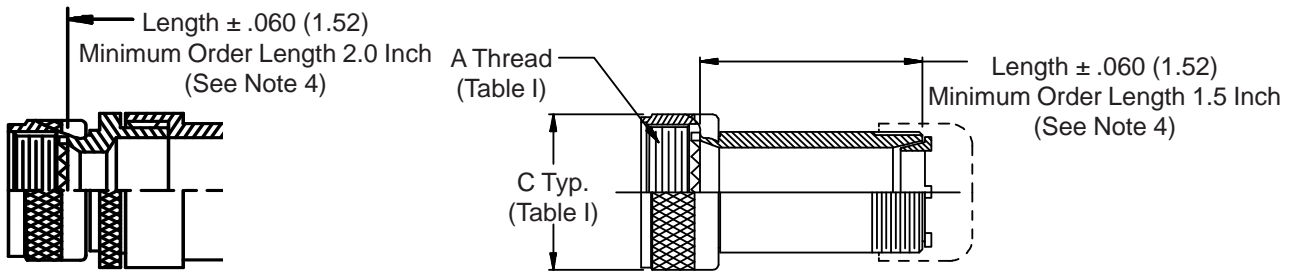

**CONNECTOR  
 DESIGNATORS  
 A-F-H-L-S  
 ROTATABLE  
 COUPLING  
 TYPE B INDIVIDUAL  
 AND/OR OVERALL  
 SHIELD TERMINATION**

**STYLE 2  
 (STRAIGHT  
 See Note 1)**

**STYLE 2  
 (45° & 90°  
 See Note 1)**

**STYLE H  
 Heavy Duty  
 (Table X)**

**STYLE A  
 Medium Duty  
 (Table XI)**

**STYLE M  
 Medium Duty  
 (Table XI)**

**STYLE D  
 Medium Duty  
 (Table XI)**