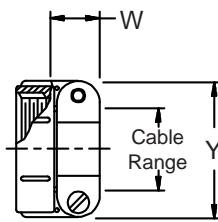

**STYLE A
Medium Duty
(Table XI)**