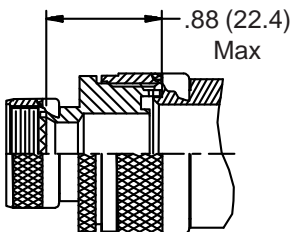

**CONNECTOR  
 DESIGNATORS  
 A-F-H-L-S  
 ROTATABLE  
 COUPLING  
 TYPE B INDIVIDUAL  
 AND/OR OVERALL  
 SHIELD TERMINATION**

**STYLE 2  
 (STRAIGHT  
 See Note 1)**

**STYLE 2  
 (45° & 90°  
 See Note 1)**

**STYLE H  
 Heavy Duty  
 (Table X)**

**STYLE A  
 Medium Duty  
 (Table XI)**

**STYLE M  
 Medium Duty  
 (Table XI)**

**STYLE D  
 Medium Duty  
 (Table XI)**