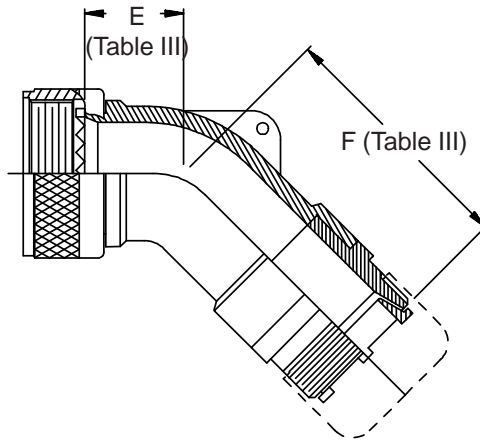

**CONNECTOR  
 DESIGNATORS  
 A-F-H-L-S  
 ROTATABLE  
 COUPLING  
 TYPE B INDIVIDUAL  
 AND/OR OVERALL  
 SHIELD TERMINATION**

**STYLE 2  
 (STRAIGHT  
 See Note 1)**

**STYLE 2  
 (45° & 90°  
 See Note 1)**

**STYLE H  
 Heavy Duty  
 (Table X)**

**STYLE A  
 Medium Duty  
 (Table XI)**

**STYLE M  
 Medium Duty  
 (Table XI)**

**STYLE D  
 Medium Duty  
 (Table XI)**