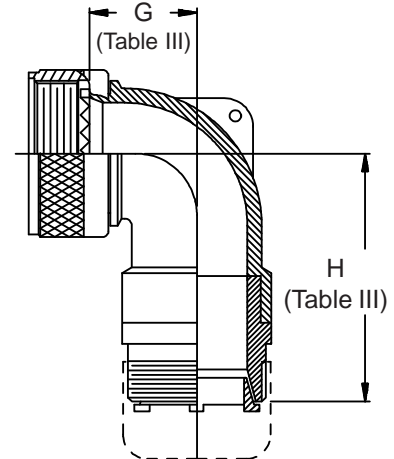

**CONNECTOR  
 DESIGNATORS  
 A-F-H-L-S  
 ROTATABLE  
 COUPLING  
 TYPE B INDIVIDUAL  
 AND/OR OVERALL  
 SHIELD TERMINATION**

**STYLE 2  
 (STRAIGHT  
 See Note 1)**

**STYLE 2  
 (45° & 90°  
 See Note 1)**

**STYLE H  
 Heavy Duty  
 (Table X)**

**STYLE A  
 Medium Duty  
 (Table XI)**

**STYLE M  
 Medium Duty  
 (Table XI)**

**STYLE D  
 Medium Duty  
 (Table XI)**