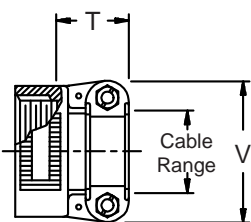

**STYLE H
Heavy Duty
(Table X)**