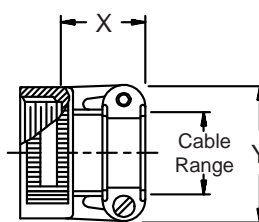

**STYLE M
Medium Duty
(Table XI)**