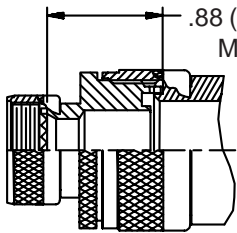

380-018
EMI/RFI Non-Environmental Backshell
with Strain Relief
Type E - Rotatable Coupling - Low Profile

**CONNECTOR
 DESIGNATORS
 A-F-H-L-S**

**ROTATABLE
 COUPLING**

**TYPE E INDIVIDUAL
 AND/OR OVERALL
 SHIELD TERMINATION**

**STYLE 2
 (STRAIGHT
 See Note 1)**

**STYLE 2
 (45° & 90°
 See Note 1)**

-445 Now Available with the "NESTOR"
 Glenair's Non-Detent, Spring-Loaded, Self-Locking Coupling. Add "-445" to Specify This AS85049 Style "N" Coupling Interface.