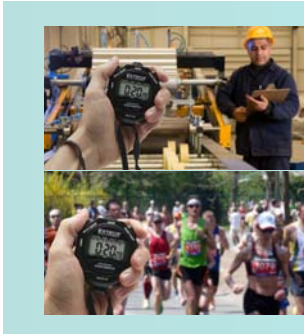

## 365515-BK Stopwatch/Clock with Backlit Display

Extech's 365515-BK is a digital stopwatch and clock. This stopwatch features a 12 or 24 hour clock format and programmable alarm with hourly chime. It also has three Stopwatch Modes: Elapsed Timer, Split Time, and Two Competitor Timer. The backlight can be used for viewing at night or in dimly lit areas and turns off automatically after four seconds. Calendar displays day, month and date. Complete with LR44 battery and 39" (1m) snap-away neck strap.

### Features

- 1/100th second resolution for 30 minutes
- 1 second resolution up to 24 hours
- 12 or 24 hour clock format
- Timing capacity: 23 hrs, 59 mins, and 59.99 secs;  
Basic accuracy: ±3 seconds/day
- Calendar displays day, month and date
- Programmable alarm and hourly chime setting
- Backlight turns off after 4 seconds
- Water resistant housing and neckstrap
- Dimensions: 2.3x2.8x0.5" (5x70x15mm);  
Weight: 2oz (50g)
- Complete with LR44 battery and 39" (1m) snap-away neckstrap