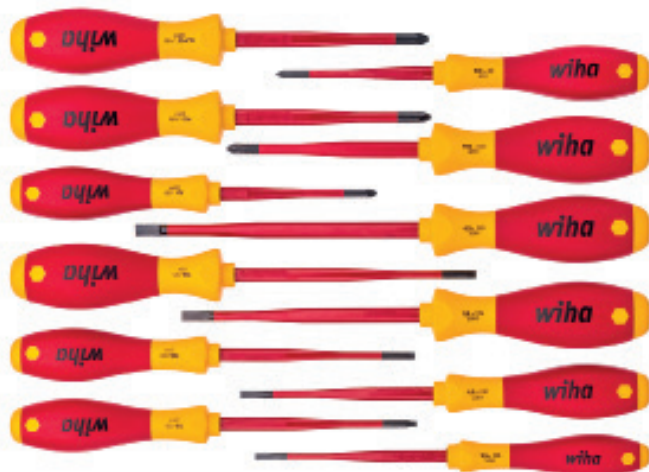

Screwdriver set SoftFinish® electric slimFix

Increases your safety: Wiha slim blades ensure unlimited, protected access to deep-set screws. **Protects your health:** With the patented SoftFinish® handle design, ensuring work is kind to hands and muscles. Recommended by doctors and therapists at German Campaign for Healthier Backs. **Increases your efficiency:** The unique Wiha handle size concept with optimal balance between power and control. **Offers you full protection:** Each tool individually tested at 10,000 V AC and approved for 1,000 V AC.

assorted 12-pcs.

3201 K12

Order-No.		
41003		1
⊖	3,5 x 100 / 4,0 x 100 / 5,5 x 125 / 6,5 x 150	
⊕	PH1 x 80 / PH2 x 100	
⊕	PZ1 x 80 / PZ2 x 100	
⊕	SL/PZ2 x 100	
⊕	T15 x 100 / T20 x 100 / T25 x 125