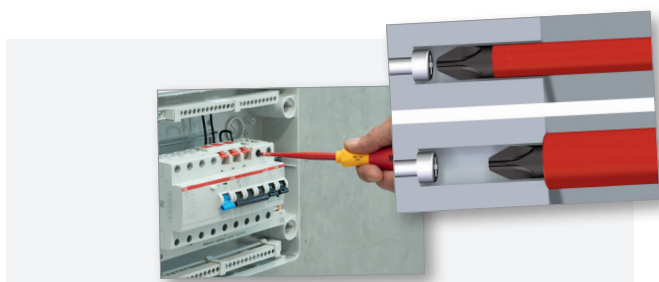

INFOBOX:
slimTECHNOLOGY

Wiha SoftFinish® electric slimFix

- Unlimited access.
- Blades up to 33 % narrower due to integrated insulation.
- Tool for spring clips (wedge-profiled output geometry).