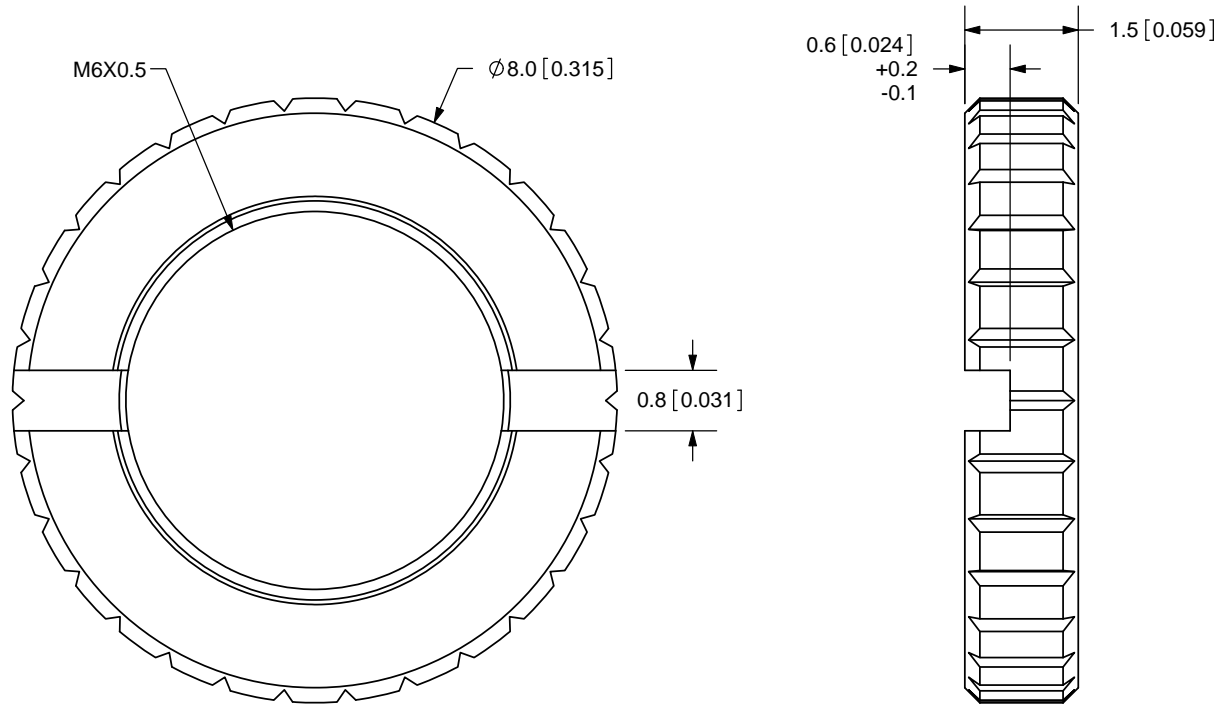

REV.	DESCRIPTION	DATE
A	NEW DRAWING	11/11/2009

TOLERANCE:
±0.1mm UNLESS OTHERWISE
SPECIFIED

CUI INC

20050 SW 112th Ave.
Tualatin, OR 97062
Phone: 503-612-2300
800-275-4899
Fax: 503-612-2383
Website: www.cui.com

TITLE: M6X0.5 NUT		REV: A
PART NO. 3.5mm-nut-e		UNITS: MM [INCHES]
DRAWN BY: ZRJ	APPROVED BY:	SCALE: 10:1

PC FILE NAME:
3.5mm-nut-e

COPYRIGHT 2009
BY CUI INC.

	MATERIAL	PLATING	COLOR
NUT	Brass	Nickel	Silver