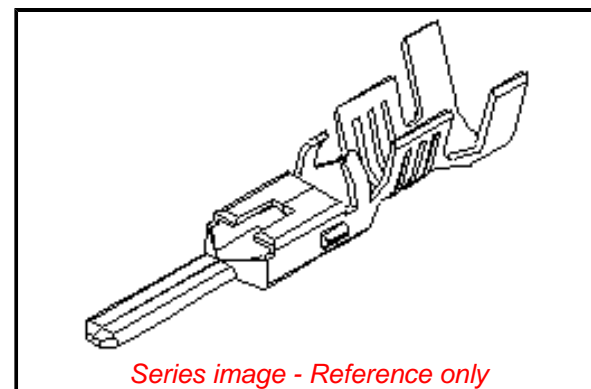

PLEASE CHECK WWW.MOLEX.COM FOR LATEST PART INFORMATION

Part Number: [0357450310](#)
Status: **Active**
Overview: VersaBlade™ Wire-to-Wire Connector System
Description: VersaBlade™ .070 Male Crimp Terminal, 18+18, 20+20 AWG, Type A

General

Product Family	Crimp Terminals
Series	35745
Application	Power
Crimp Quality Equipment	Yes
Overview	<u>VersaBlade™ Wire-to-Wire Connector System</u>
Product Name	VersaBlade™
UPC	800754378451

Physical