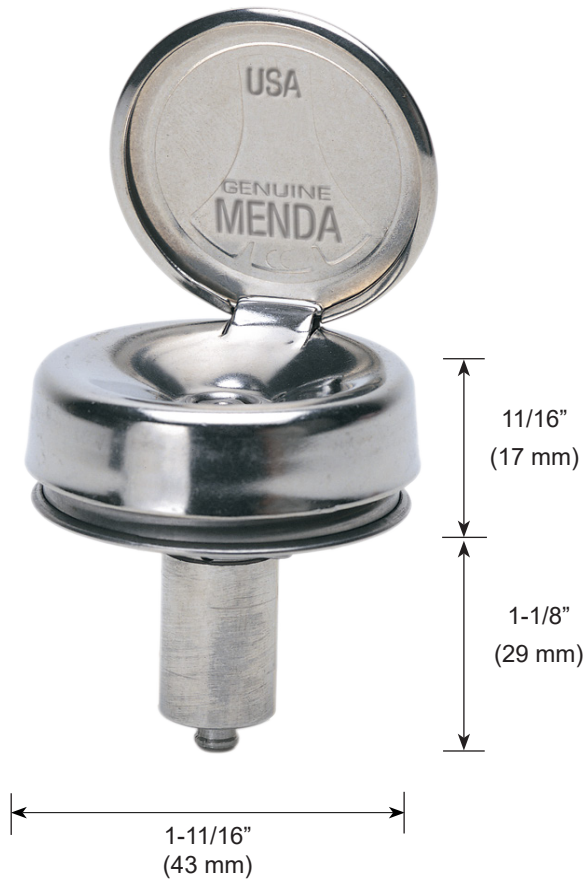

Item	Description	Height*
35282	4 oz. (120mL) Bottle, One-Touch Pump	3.2" (81.3 mm)
35283	6 oz. (180mL) Bottle, One-Touch Pump	4.2" (106.7 mm)
35284	8 oz. (240mL) Bottle, One-Touch Pump	5" (127 mm)
35285	6 oz. (180mL) Bottle, Pure-Touch Pump	4.2" (106.7 mm)
35286	6 oz. (180mL) Bottle, Pure-Take Pump	4.2" (106.7 mm)
35287	6 oz. (180mL) Bottle, Take-Along Pump	4.2" (106.7 mm)
35298	6 oz. (180mL) Acetone Printed Bottle, One-Touch Pump	4.2 (106.7 mm)
35299	6 oz. (180mL) IPA Printed Bottle, One-Touch Pump	4.2 (106.7 mm)
35594	6 oz. (180mL) Flux Remover Printed Bottle, One-Touch Pump	4.2" (106.7 mm)
35288	8 oz. (240mL) Acetone Printed Bottle, One-Touch Pump	5" (127 mm)
35289	8 oz. (240mL) IPA Printed Bottle, One-Touch Pump	5" (127 mm)

3651 WALNUT AVE., CHINO, CA 91710
PHONE: (909) 627-2453
WEBSITE: MendaPump.com

DRAWING NUMBER
35282

DATE:
November
2017

MENDA

One-Touch Pump:

- “One-Touch” one-handed operation frees operator’s hands for use
- Precision machined valves for smooth consistent operation
- Recommended for one-handed dispensing of liquids, solvents, and chemicals
- Stainless-steel construction - No silicone or latex - suitable for ultra clean environments
- Cam-lock hinge keeps lid open and closed, reduces odors
- Compatible with any 38-400 threaded neck container
- Dispenses approximately 0.2cc of liquid with each pump

Pump Material	Stainless-Steel
Locks for Travel	No
Neck Size / Thread	38-400
Lid-Type	Cam-lock hinge lid
Gasket Material	LDPE

Pump Care:

Some types of fluids may leave a residue in the mechanism of the dispenser. Over time, this can reduce the performance of the pump.