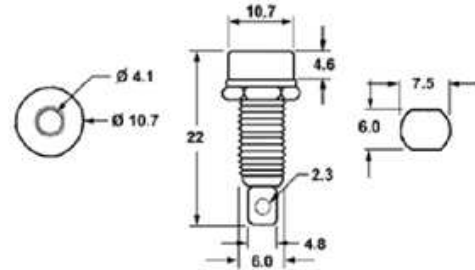

CHASSIS BANANA JACKS