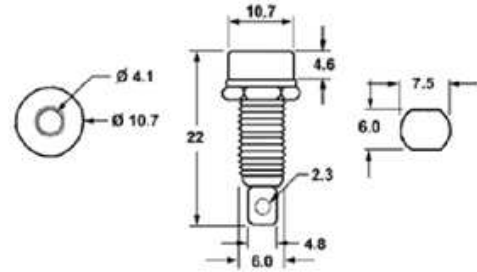

CHASSIS BANANA JACKS