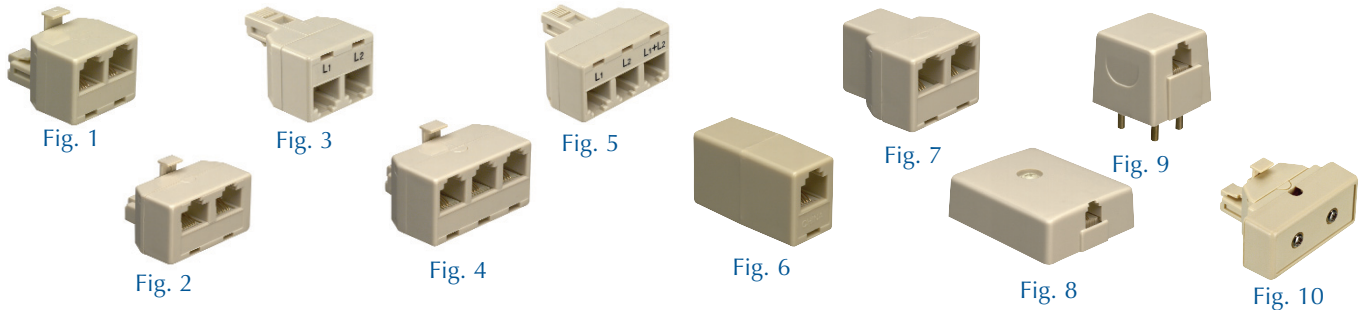

ADAPTERS/COUPLERS

Modular Adapters

Retail Part No.	Bulk Part No.	Figure Number	Male Contact	# Female Jacks	# Female Contacts per Jack	Color	Function
30-9654	30-9654-BU	1	4	2	4	Ivory	Splits a 4 conductor jack into 2, 4 conductor jacks
30-9615	30-9615-BU	1	4	2	4	White	Splits a 4 conductor jack into 2, 4 conductor jacks
30-9647	30-9647-BU	1	6	2	6	Ivory	Splits a 6 conductor jack into 2, 6 conductor jacks
30-9646	30-9646-BU	1	6	2	6	White	Splits a 6 conductor jack into 2, 6 conductor jacks
30-9649	30-9649-BU	2	8	2	8	Ivory	Splits an 8 conductor jack into 2, 8 conductor jacks
30-9648	30-9648-BU	2	8	2	8	White	Splits an 8 conductor jack into 2, 8 conductor jacks
30-9655	-	3	4	2	2x2	Ivory	Converts a 2-line jack into 2 single jacks
30-9656	30-9656-BU	4	4	3	4	Ivory	Splits a 4 conductor jack into 3, 4 conductor jacks
30-9617	30-9617-BU	4	4	3	4	White	Splits a 4 conductor jack into 3, 4 conductor jacks
30-9658	-	5	4	3	1x4, 2x2	Ivory	Converts a 2-line jack into 1-2 combo, and 2 single jacks
30-9663	-	4	6	3	2	Ivory	Splits a 6 conductor jack into 3, 2 conductor jacks
30-9664	-	4	6	3	2	White	Splits a 6 conductor jack into 3, 2 conductor jacks

Modular In-line Couplers

Retail Part No.	Bulk Part No.	Figure Number	# Female Jacks	# Female Contacts per JACKS	Color	Function
30-9678	30-9678-BU	6	2	4	Ivory	Reverse - Voice Communications
30-9618	30-9618-BU	6	2	4	White	Reverse - Voice Communications
30-9686	30-9686-BU	6	2	6	Ivory	Reverse - Voice Communications
30-9682	30-9682-BU	6	2	6	Ivory	Straight through - Data Communications
30-9687	30-9687-BU	6	2	6	White	Reverse - Voice Communications
30-9683	30-9683-BU	6	2	6	White	Straight through - Data Communications
30-9688	30-9688-BU	6	2	8	Ivory	Reverse - Voice Communications
30-9684	30-9684-BU	6	2	8	Ivory	Straight through - Data Communications
30-9689	30-9689-BU	6	2	8	White	Reverse - Voice Communications
30-9685	30-9685-BU	6	2	8	White	Straight through - Data Communications