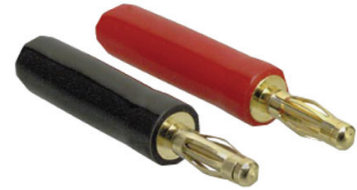

Epitome®-Pro (Better)
Fig. 4