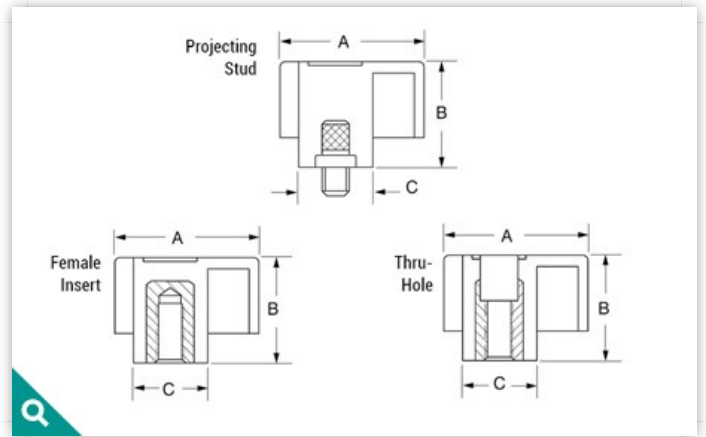

CHECK INVENTORY

REQUEST A QUOTE

| Item # | Diameter A | Height B | Hub C | Material Type | Mounting Diameter | Mounting Type | Thread Length/Depth | Color | Product Drawing |
|--------|------------|----------|-------|---------------|-------------------|-----------------|---------------------|-------|--------------------------|
| 3035-G | 1.5 | 0.875 | 0.625 | Thermoset | 1/4-20 | Projecting Stud | 0.31 | Black | Download |
| 3035-J | 1.5 | 0.75 | 0.625 | Thermoset | 1/4-20 | Female Insert | 0.375 | Black | Download |
| 3035-N | 1.5 | 0.875 | 0.625 | Thermoset | 3/8-16 | Projecting Stud | 0.625 | Black | Download |
| 3035AH | 1.5 | 1.00 | 0.625 | Thermoset | 5/16-18 | Projecting Stud | 1.25 | Black | Download |
| 3035AM | 1.5 | 1.00 | 0.625 | Thermoset | 10-24 | Female Insert | 0.375 | Black | Download |
| 3035AS | 1.5 | 0.875 | 0.625 | Thermoset | 1/4-20 | Projecting Stud | 0.56 | Black | Download |
| 3035AU | 1.5 | 0.875 | 0.625 | Thermoset | 5/16-18 | Female Insert | 0.50 | Black | Download |
| 3035AW | 1.5 | 0.875 | 0.625 | Thermoset | 1/4-20 | Projecting Stud | 0.75 | Black | Download |
| 3035AX | 1.5 | 0.875 | 0.625 | Thermoset | 1/4-20 | Female Insert | 0.375 | Black | Download |
| 3035AY | 1.5 | 0.875 | 0.625 | Thermoset | 10-32 | Female Insert | 0.375 | Black | Download |
| 3035AZ | 1.5 | 0.875 | 0.625 | Thermoset | 10-32 | Projecting Stud | 0.625 | Black | Download |
| 3035BB | 1.5 | 0.875 | 0.625 | Thermoset | 10-24 | Female Insert | 0.375 | Black | Download |
| 3035BC | 1.5 | 0.875 | 0.625 | Thermoset | 1/4-20 | Projecting Stud | 1.00 | Black | Download |
| 3035BE | 1.5 | 0.75 | 0.625 | Thermoset | 0.25 | Bushing | 0.47 | Black | Download |
| 3035BF | 1.5 | 0.875 | 0.625 | Thermoset | 3/8-16 | Projecting Stud | 1.00 | Black | Download |
| 3035BG | 1.5 | 0.875 | 0.625 | Thermoset | 5/16-18 | Projecting Stud | 0.75 | Black | Download |