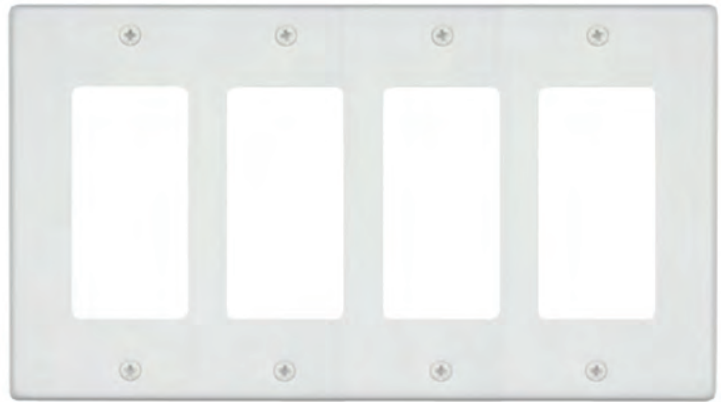

Home Theater Video Wall Plate Face Plates

Wall Plate Style	Figure No.	No. of Devices	Standard White	Standard Ivory	Standard Lt. Almond	Décor White	Standard Oak
Feed-Thru Wall Plate	4	N/A	32-3054 32-3054-BU	32-3053 32-3053-BU			
Blank Wall Plate	5	N/A	45-994 45-994-BU	45-995 45-995-BU	45-996 45-996-BU	30-1000 30-1000-BU	
Décor Single Trim Plate	6	N/A				30-1010 30-1010-BU	
Décor Double Trim Plate	7	N/A				30-1020 30-1020-BU	

HOME THEATER VIDEO WALL PLATES (Cont.)

Fig. 1

Fig. 2

Home Theater Video Wall Plate Face Plates (Cont.)

Wall Plate Style	Figure No.	No. of Devices	Standard White	Standard Ivory	Standard Lt. Almond	Décor White	Décor Ivory
Décor Triple Trim Plate	1	N/A				65-404 65-404-BU	
Décor Quadruple Trim Plate	2	N/A				30-1047 30-1047-BU	

MID-SIZE COMBINATION WALL PLATES

Telephone/Coax

Specially designed wall plate allows hookup of both modular telephone wire and coax cable from one location. Complies with FCC part 68. Complies with UL Standard 1863 and Article 800-51 of the National Electrical Code.