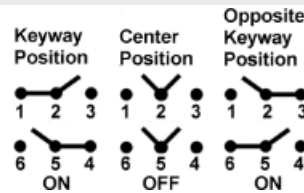

Honeywell Sensing and Control

Search

2TL11-1

(Home : Products : Switches » MICRO SWITCH™ Toggle Switches » TL)

narrow your search

Products

- Controls Monitoring and Lighting (286)
- Machine Safety (1727)
- Sensors (6004)
- Switches (9781)
- Wireless (45)

Technology

- Control and Instrumentation (988)
- Electromechanical (9307)
- Magnetic (541)
- Platinum thin film (56)
- Thick Film (1409)
- More...

Actual product appearance may vary.

[Sales & Service](#)

[Distributor Inventory](#)

[Overview](#) | [Specs](#) | [Documentation](#) | [Application Notes](#)

Product Specifications

Circuitry/Operating action

Product Type	MICRO SWITCH™ Toggle Switch
Ampere/Voltage Range (Resistive Load)	0.5 A to 20 A at 0.5 Vdc to 28 Vdc, 0.5 A to 15 A at 0.5 Vac to 277 Vac, 0.75 A at 115 Vdc, 0.5 A at 250 Vdc
Circuitry	DPDT
Action	3 position
Mounting	Bushing 15/32 in
Termination	Screw
Lever Type	Standard
Comment	Bright finished mounting nuts
Availability	Global
UNSPSC Code	30211908
UNSPSC Commodity	30211908 Toggle switches
Series Name	TL

contacts

- Customer Service
- Technical Support
- Global Sales & Service
- View Site Demo
- Site Comments?

meet dr. larry

▶ Meet Dr. Larry

my links

- Login to iCOM
- Login to Rep/AD Portal
- Login to Digital University

News Center

- HONEYWELL EXPANDS ITS LIMITLESS™ PLATFORM WITH THE LAUNCH OF ITS GLOBALLY AVAILABLE INDUSTRIAL WIRELESS RECEIVER
- HONEYWELL EXTENDS ITS TRUSTABILITY® PRESSURE SENSOR PRODUCT LINE WITH A SINGLE SIDE LIQUID MEDIA OPTION
- HONEYWELL ADDS NEW 100° AND 180° ARC CONFIGURATIONS TO ITS SMART POSITION SENSOR PORTFOLIO
- HONEYWELL INTRODUCES ITS HAWK™ RESOLVERS 1-INCH SERIES, FULLY HOUSED CONFIGURATION
- HONEYWELL INTRODUCES MICROPOWER OMNIPOLAR DIGITAL HALL-EFFECT SENSOR ICs WITH LOW SUPPLY VOLTAGE AND ULTRA LOW TYPICAL CURRENT

new products

New Wireless Products

Wireless Web Site
WGLA and WPMM
XYR6000™

[find out more](#)

white papers

- Wireless Switches Offer Unlimited Benefit
- Basic Switches Are Not Created Equal
- Applying Precision Switches
- Sensors for Medical Devices
- New Ways to Measure Torque
- Choosing Safety Switches
- Specifying Hour Meters

Need help?

[Click here to contact us](#)

MICRO SWITCH Anniversary site