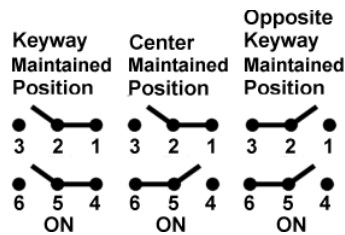

Honeywell Sensing and Control

Search

2TL1-10P

(Home : Products : Switches » MICRO SWITCH™ Toggle Switches » TL)

narrow your search

Products

- Controls Monitoring and Lighting (352)
- Machine Safety (1701)
- Sensors (6224)
- Switches (9749)
- Wireless (39)

Technology

- Control and Instrumentation (1052)
- Electromechanical (9301)
- Magnetic (541)
- Optical/Infrared (1042)
- Thick Film (1764)
- More...

new products

New Wireless Products

Go farther. Work smarter. Explore new possibilities. Just by cutting the cord and making the switch.

Wireless Web Site WGLA and WPMM XYR6000™

find out more

white papers

- Wireless Switches Offer Unlimited Benefit
- Basic Switches Are Not Created Equal
- Applying Precision Switches
- Sensors for Medical Devices
- New Ways to Measure Torque
- Choosing Safety Switches
- Specifying Hour Meters

Need help?

Click here to contact us

TL Series Toggle Switch, 2 pole, 3 position, Screw terminal, Locking Lever, Military Part Number MS27408-4P

Sales & Service

Distributor Inventory

Overview Specs Documentation Application Notes

Product Specifications

Circuitry/Operating action

MICRO SWITCH™ Toggle Switch

Product Type
Lever Lock

Ampere/Voltage Range (Resistive Load)	0.5 A at 250 Vdc, 0.75 A at 115 Vdc, 0.5 A to 15 A at 0.5 Vac to 277 Vac, 0.5 A to 20 A at 0.5 Vdc to 28 Vdc
Circuitry	DPDT
Action	3 position
Mounting	Bushing 15/32 in
Termination	Screw
MIL Spec. Number	MS27408-4P
Lever Type	Locking
UL/CSA	L191: 15 A-125, 250, 277 Vac; 1/2 Hp-125 Vac; 1 Hp-250, 277 Vac; 5 A-120 Vac "L"
Comment	Silver cadmium oxide contacts
Availability	Global
UNSPSC Code	30211908
UNSPSC Commodity	30211908 Toggle switches
Series Name	TL

contacts

- Customer Service
- Technical Support
- Global Sales & Service
- View Site Demo
- Site Comments?

meet dr. larry

VIDEO - Dr. Larry Goldstein explains our newest and best technologies.

Meet Dr. Larry

my links

- Login to iCOM
- Login to Rep/AD Portal
- Login to Digital University

News Center

HONEYWELL ANNOUNCES ADDITION TO RELIALIGN™ RESIDENTIAL DOOR INTERLOCK SWITCHES THAT FEATURE RUGGED, PLASTIC HOUSING

HONEYWELL RELEASES UNLIMITED POTENTIAL WITH NEW LIMITLESS™ WIRELESS SWITCHES

HONEYWELL'S XYR6000 WIRELESS POSITION SENSOR ENABLES MONITORING IN HAZARDOUS AREAS AND REMOTE LOCATIONS

MICRO SWITCH Anniversary site