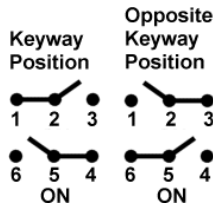

Honeywell Sensing and Control

Search

narrow your search

Products

- Controls Monitoring and Lighting (352)
- Machine Safety (1702)
- Sensors (6223)
- Switches (9750)
- Wireless (21)

Technology

- Control and Instrumentation (1052)
- Electromechanical (9301)
- Microstructure (1486)
- Optical/Infrared (1042)
- Thick Film (1764)
- More...

2NT1-3D
MICRO SWITCH™ Toggle Switches
(Home : Products)

Switch, 2 pole, 2 position, Screw terminal, Locking

[Sales & Service](#)

[Distributor Inventory](#)

[Overview](#) [Specs](#) [Documentation](#) [Application Notes](#)

Product Specifications

Circuitry/Operating action

MICRO SWITCH™ Toggle Switch

Product Type
Lever Lock

Ampere/Voltage Range (Resistive Load)	0.5 A to 15 A at 0.5 Vac to 277 Vac, 0.5 A at 250 Vdc, 0.75 A at 115 Vdc, 0.5 A to 20 A at 0.5 Vdc to 28 Vdc
Circuitry	DPDT
Action	2 position
Mounting	Bushing 15/32 in
Termination	Screw
Lever Type	Locking
UL/CSA	L191: 15 A-125, 250, 277 Vac; 1/2 Hp-125 Vac; 1 Hp-250, 277 Vac; 5 A-120 Vac *L
Comment	Thermoplastic case
Availability	Global
UNSPSC Code	30211908
UNSPSC Commodity	30211908 Toggle switches
Series Name	NT

contacts

- Customer Service
- Technical Support
- Global Sales & Service
- View Site Demo
- Site Comments?

meet dr. larry

VIDEO - Dr. Larry Goldstein explains our newest and best technologies.

▶ Meet Dr. Larry

my links

- Login to iCOM
- Login as Rep /AD
- Login as Guest
- Login to Digital University

News Center

- HONEYWELL ANNOUNCES ADDITION TO RELIALIGN™ RESIDENTIAL DOOR INTERLOCK SWITCHES THAT FEATURE RUGGED, PLASTIC HOUSING
- HONEYWELL RELEASES UNLIMITED POTENTIAL WITH NEW LIMITLESS™ WIRELESS SWITCHES
- HONEYWELL'S XYR6000 WIRELESS POSITION SENSOR ENABLES MONITORING IN HAZARDOUS AREAS AND REMOTE LOCATIONS

MICRO SWITCH Anniversary site

new products

New Wireless Products

[find out more](#)

white papers

- Wireless Switches Offer Unlimited Benefit
- Basic Switches Are Not Created Equal
- Applying Precision Switches
- Sensors for Medical Devices
- New Ways to Measure Torque
- Choosing Safety Switches
- Specifying Hour Meters

Need help?

[Click here to contact us](#)