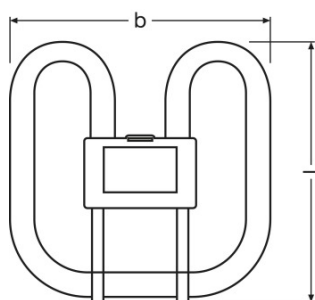

Product features

- Single-ended two-pin plug-in GR8 base
- Short and compact pin-base lamp with double-turn tubes
- Color rendering index R_a : 80...89

Product datasheet

Technical data

Electrical data

Nominal wattage	16.00 W
Rated wattage	16.00 W
Energy consumption	20 kWh/1000h

Dimensions & weight

Product line drawing

Base

Base

Overall length	138.0 mm
Product weight	71.00 g
Length	138.0 mm ¹⁾
Length acc. to IEC standard	138 mm

¹⁾ Maximum

Product datasheet

Colors & materials