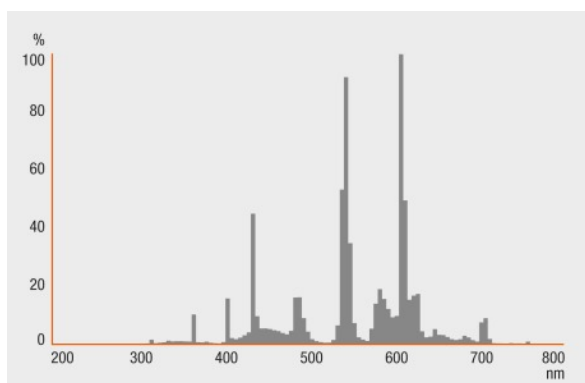

Product datasheet

Colors & materials

Lamp mercury content	3.5 mg

Lifespan

Nominal lamp life time	10000 h
Rated lamp life time	10000 h
Service life	6000 h
Rated lamp survival factor at 2,000 h	0.99
Rated lamp survival factor at 4,000 h	0.94
Rated lamp survival factor at 6,000 h	0.84
Rated lamp survival factor at 8,000 h	0.69
Operation mode LLMF/LSF	50 Hz
Lifespan	10000 h

Additional product data

Spectral power distribution

Base (standard designation)	GR8
Appropriate disposal acc. to WEEE	Yes

Capabilities

Suitable for indoor	Yes