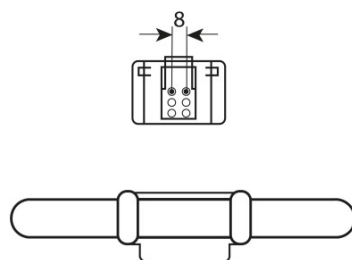

Product features

- Single-ended two-pin plug-in GR8 base
- Short and compact pin-base lamp with double-turn tubes
- Color rendering index R_a : 80...89

Product datasheet

Technical data

Electrical data

Nominal wattage	16.00 W
Rated wattage	16.00 W
Energy consumption	20 kWh/1000h

Dimensions & weight

Product line drawing

Base

Base

Overall length	138.0 mm
Product weight	71.00 g
Length	138.0 mm ¹⁾
Length acc. to IEC standard	138 mm

¹⁾ Maximum

Product datasheet

Colors & materials