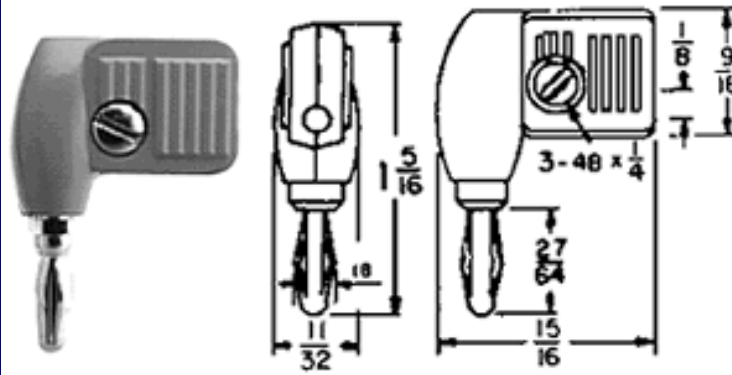

part 255: Right Angle Banana Plug