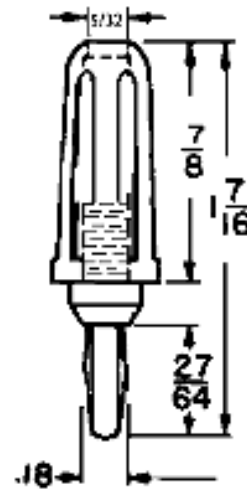

## Insulated Banana Plugs, Miscellaneous

part 497: Positive Locking  
Banana Plug

part 289: Shrouded Safety  
Banana Plug

Inventory Search

Cross Reference

UPS Tracking

632 Arch Street, POB  
726 Meadville, PA 16335  
USA 814-724-6440

[Contact Webmaster](#)

© June 6, 2005

part 255: Right Angle Banana Plug

part 426: Short Banana Plug

part 285: Giant Banana Plug

[home](#) | [about abbatron](#) | [products](#) | [locate distributor or representative](#) | [contact us](#) | [request information](#) | [site map](#)