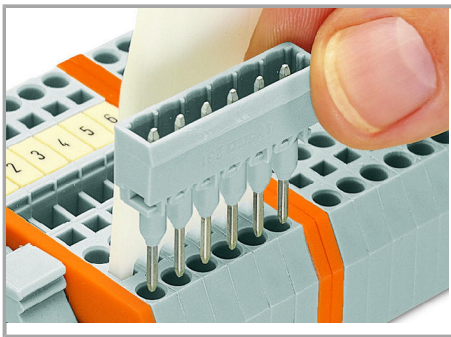

Downloads Documentation

Bid Text

280-433 GAEB X81 - Datei	Feb 19, 2019	xml 2.6 kB	Download
280-433 doc - Datei	Sep 11, 2017	doc 24.1 kB	Download

Handling Instructions

Inserting a male connector via multipole operating tool.

Subject to changes. Please also observe the further product documentation!