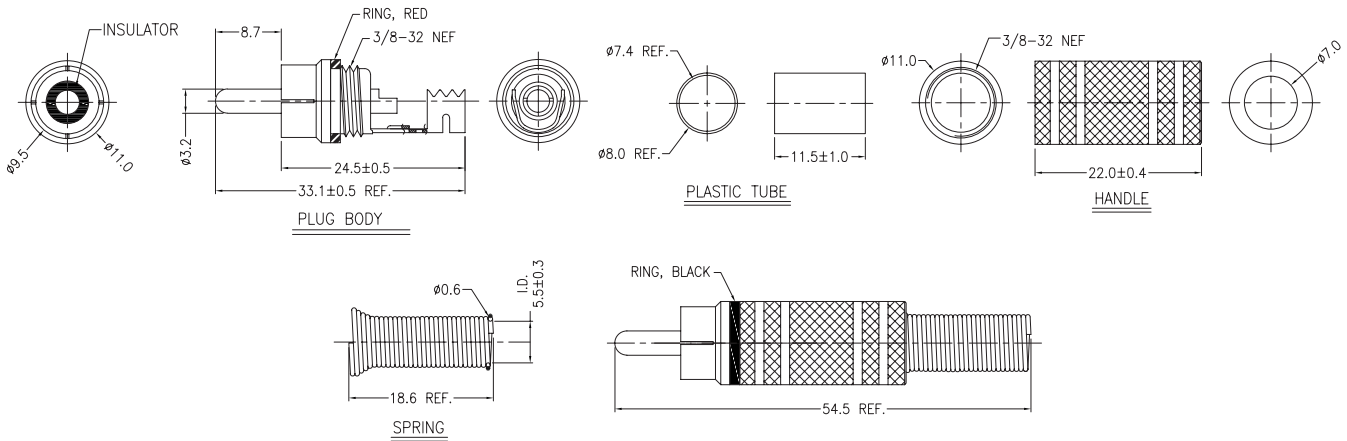

## Specifications

Plug Body and Terminals	: Brass, Gold-Plated
Handle	: Brass, Gold-Plated
Spring	: Steel, Gold-Plated
Insulator	: ABS, White
Plastic Tube	: PE, Transparent

## Diagram

Dimensions : Millimetres

## Part Number Table

Description	Part Number
Black RCA Plug, Gold Plated	27-905

**Important Notice** : This data sheet and its contents (the "Information") belong to the members of the AVNET group of companies (the "Group") or are licensed to it. No licence is granted for the use of it other than for information purposes in connection with the products to which it relates. No licence of any intellectual property rights is granted. The Information is subject to change without notice and replaces all data sheets previously supplied. The Information supplied is believed to be accurate but the Group assumes no responsibility for its accuracy or completeness, any error in or omission from it or for any use made of it. Users of this data sheet should check for themselves the Information and the suitability of the products for their purpose and not make any assumptions based on information included or omitted. Liability for loss or damage resulting from any reliance on the Information or use of it (including liability resulting from negligence or where the Group was aware of the possibility of such loss or damage arising) is excluded. This will not operate to limit or restrict the Group's liability for death or personal injury resulting from its negligence. MCM is the registered trademark of Premier Farnell Limited 2019.