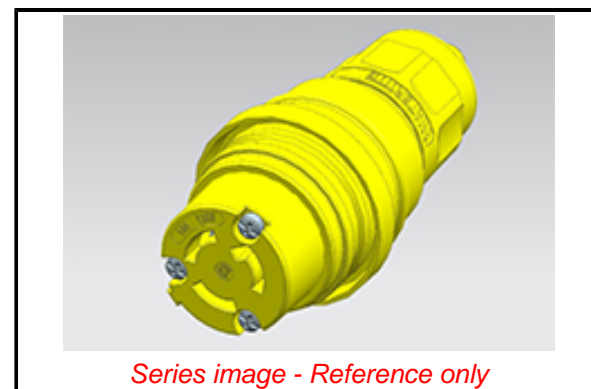

PLEASE CHECK WWW.MOLEX.COM FOR LATEST PART INFORMATION

Part Number: [1301460103](#)
Status: **Active**
Overview: [Watertite Wet-Location Wiring Solutions](#)
Description: Watertite Extreme Connector for Male Receptacle with Locking Blade, 2 Pole/3 Wire, NEMA L5-15, 125V, F2, Silicone Husk

Documents:

[Drawing (PDF)](#) [Product Literature (PDF)](#)
[RoHS Certificate of Compliance (PDF)](#)

Agency Certification

CSA LR6837

General

Product Family Wiring Devices
Series [130146](#)
Exclude SD Check Yes
IP Rating IP69K
NEMA Configuration NEMA L5-15
Overview [Watertite Wet-Location Wiring Solutions](#)
Product Literature Order No 987651-9322
Product Name Watertite Extreme
Receptacle Type Single
Specialty N/A
Type Connector
UPC 78678871188

Physical

Cord Grip Body Size F2 1/2"
Flange No
Flip Lid No
Gender Female
Length N/A
Locking Blade Yes
Poles 2-pole/3-wire

Electrical

Cord Type N/A
Current - Maximum per Contact 15.0A
GFCI No
Lighted Connector No
Voltage - Maximum 125V

Material Info

Engineering Number 25W47MB

Reference - Drawing Numbers

Sales Drawing 1301460103-000

Series image - Reference only

EU ELV

Not Relevant

EU RoHS

Not Relevant

REACH SVHC

Not Relevant

Halogen-Free

Status

Not Relevant

For more information, please visit [Contact US](#)

China ROHS

Not Relevant

ELV

Not Relevant

RoHS Phthalates

Not Relevant

Search Parts in this Series

[130146 Series](#)