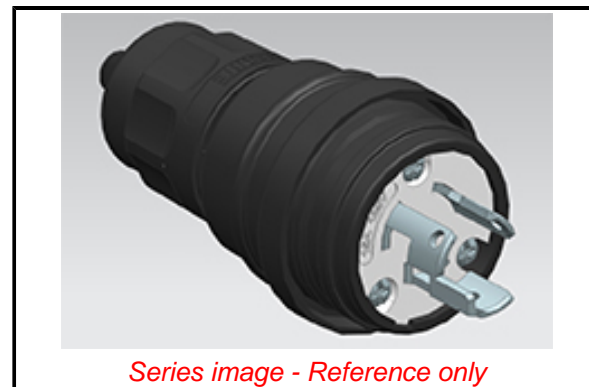

PLEASE CHECK WWW.MOLEX.COM FOR LATEST PART INFORMATION

Part Number: [1301460083](#)
Status: **Active**
Overview: [Watertite Wet-Location Wiring Solutions](#)
Description: Watertite Extreme Plug with Locking Blade, 2 Pole/3 Wire, NEMA L5-15, 125V, Cord Grip Body Size F2, Black, Silicone Husk

Documents:

[Drawing (PDF)](#) [Product Literature (PDF)](#)
[RoHS Certificate of Compliance (PDF)](#)

Agency Certification

CSA LR6837
UL E10176

General

Product Family Wiring Devices
Series [130146](#)
Exclude SD Check Yes
IP Rating IP69K
NEMA Configuration NEMA L5-15
Overview [Watertite Wet-Location Wiring Solutions](#)
Product Literature Order No 987651-9322
Product Name Watertite Extreme
Receptacle Type N/A
Specialty N/A
Type Plug
UPC 78678871257

Physical

Cord Grip Body Size F2 1/2"
Flange No
Flip Lid No
Gender Male
Length N/A
Locking Blade Yes
Poles 2-pole/3-wire

Electrical

Cord Type N/A
Current - Maximum per Contact 15.0A
GFCI No
Lighted Connector No
Voltage - Maximum 125V

Material Info

Engineering Number 24W47BLK

Reference - Drawing Numbers

Sales Drawing 1301460082-000

Series image - Reference only

EU ELV

Not Reviewed

EU RoHS

Not Reviewed

REACH SVHC

Not Reviewed

Halogen-Free

Status

Not Reviewed

For more information, please visit [Contact US](#)

China ROHS

Not Reviewed

ELV

Not Reviewed

RoHS Phthalates

Not Reviewed

Search Parts in this Series

[130146 Series](#)