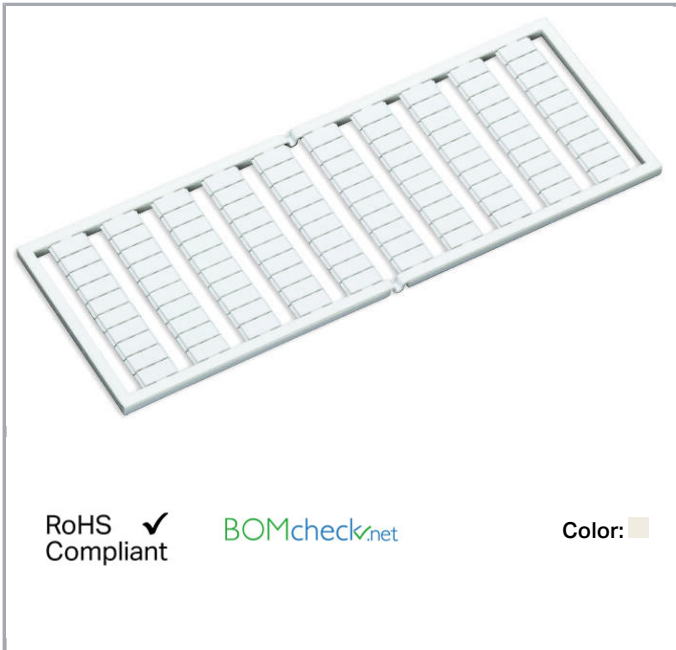

Data sheet | Item number: 249-700

WSB marking card; as card; MARKED; 1, 3, 5, ..., 99 and 2, 4, 6, ..., 100 (1x); not stretchable; Vertical marking; snap-on type; white

www.wago.com/249-700

Data

Technical Data

Marking	1, 3, 5, ..., 99 and 2, 4, 6, ..., 100
Marking	1, 3, 5, ..., 99 and 2, 4, 6, ..., 100
Aufdruck_Anzahl	1
Printing direction	Vertical marking
Color of marking	black
Marking type	Digits
Darstellung des Aufdrucks	consecutive numbers per strip
Packing	10 strips with 10 markers per card