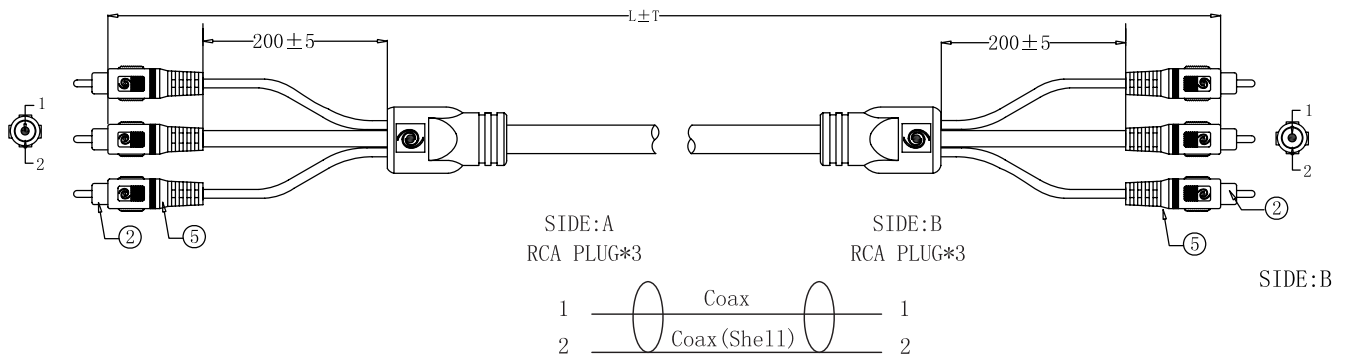

RCA Plug × 3 to RCA Plug × 3

Diagram

Dimensions : Millimetres

1. Cable SLV Series Audio/Video Interconnect Cable (10/0.12Cu)+S(Tcu) [(10/0.12×1C(BC)+SR+S(32/0.120)×3C OD:7mm Cool Grey 11C
2. Plug RCA Plug Gold Plated
3. PVC (Red/Green/Blue) Each
4. H.S. Tube 1 × 6mm Black 125°C
5. PVC 45P PVC Cool Grey

Part Number Table

Description	Length (L ±T) (mm)	Part Number
RCA Plug × 3 to RCA Plug × 3	1.5 ±0.01	24-12005
	6 ±0.06	24-12007
	12 ±0.1	24-12008
	25 ±0.2	24-12009