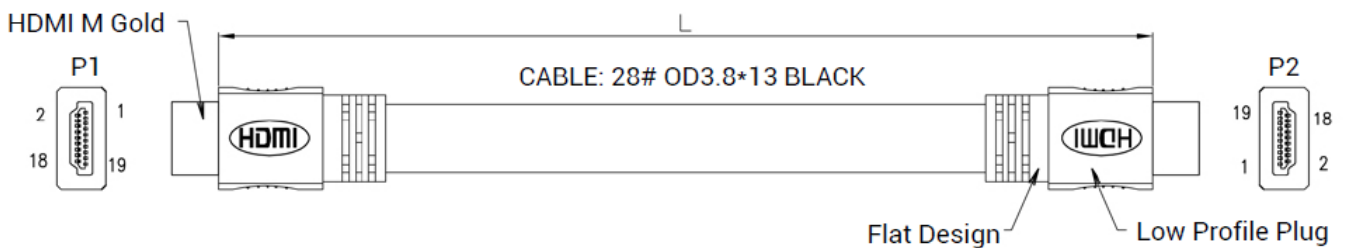

HDMI Cables

Pro Series HDMI M to M Flat Cables

Part No: 2410HQF - See Ordering Information Chart

These high quality HDMI cables are ideal for HDTV environments. Manufactured using space saving, unobtrusive flat cable, the assemblies are moulded in design with gold plated connectors. They are available in 5 different lengths.

Features & Benefits

- Ideal for modern-day home cinema environments
- Supports digital audio & video transmission
- Perfect for high definition video, as well as digital audio
- High quality moulded assembly in set lengths. Fitted with gold plated connectors
- Standard colour is black

Specification

- Cable : HDMI Flat 1.4V Cable
- Connector : HDMI Type A Male in Gold
- Inside Mould : PE Molded
- Outside Mould : PVC Black (45P) Molded

VIDEK

HDMI Cables

Pro Series HDMI M to M Flat Cables