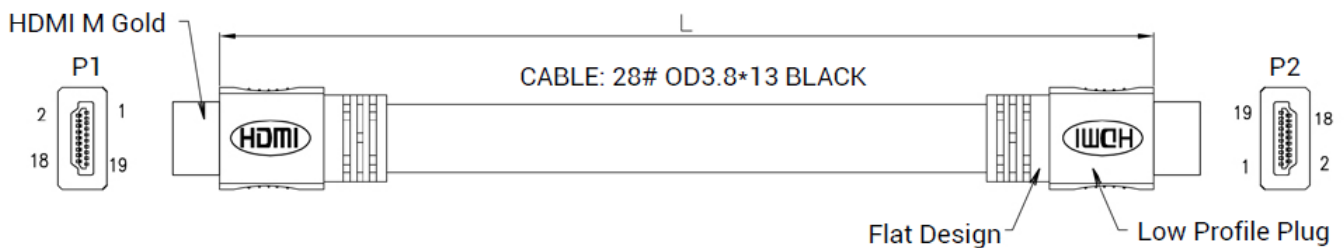

HDMI Cables

Pro Series HDMI M to M Flat Cables

Part No: 2410HQF - See Ordering Information Chart

These high quality HDMI cables are ideal for HDTV environments. Manufactured using space saving, unobtrusive flat cable, the assemblies are moulded in design with gold plated connectors. They are available in 5 different lengths.

Features & Benefits

- Ideal for modern-day home cinema environments
- Supports digital audio & video transmission
- Perfect for high definition video, as well as digital audio
- High quality moulded assembly in set lengths. Fitted with gold plated connectors
- Standard colour is black

Specification

- Cable : HDMI Flat1.4V Cable
- Connector : HDMI Type A Male in Gold
- Inside Mould : PE Molded
- Outside Mould : PVC Black (45P) Molded

VIDEK

HDMI Cables

Pro Series HDMI M to M Flat Cables

Part No: 2410HQF - See Ordering Information Chart