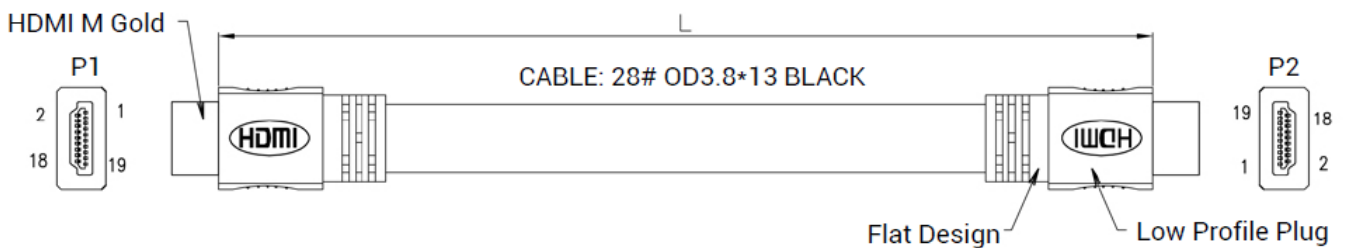

HDMI Cables

Pro Series HDMI M to M Flat Cables

Part No: 2410HQF - See Ordering Information Chart

These high quality HDMI cables are ideal for HDTV environments. Manufactured using space saving, unobtrusive flat cable, the assemblies are moulded in design with gold plated connectors. They are available in 5 different lengths.

Features & Benefits

- Ideal for modern-day home cinema environments
- Supports digital audio & video transmission
- Perfect for high definition video, as well as digital audio
- High quality moulded assembly in set lengths. Fitted with gold plated connectors
- Standard colour is black

Specification

- Cable : HDMI Flat1.4V Cable
- Connector : HDMI Type A Male in Gold
- Inside Mould : PE Molded
- Outside Mould : PVC Black (45P) Molded

VIDEK

HDMI Cables

Pro Series HDMI M to M Flat Cables

Part No: 2410HQF - See Ordering Information Chart